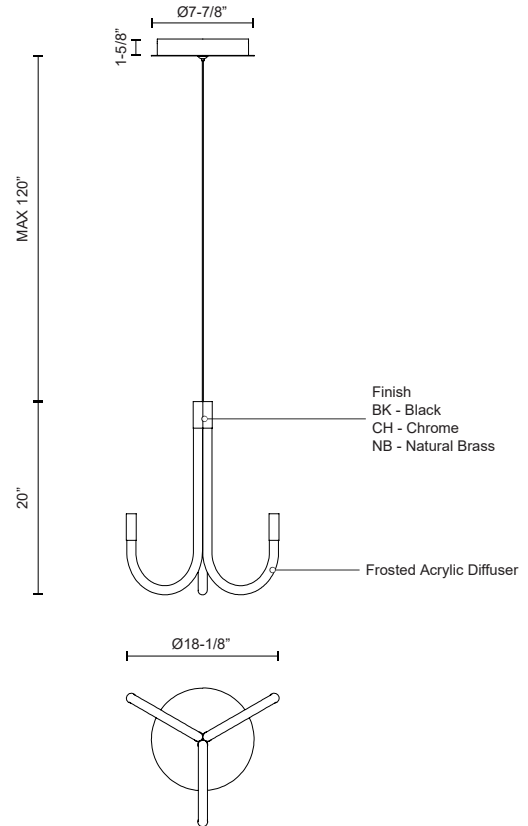

AVALON PD95818

PENDANTS

PROJECT

PD95818-CH
Chrome

PD95818-BK
Black

PD95818-NB
Natural Brass

SPECIFICATION DETAILS

* For custom options, consult factory for details.

| | |
|-----------------------------|---|
| Fixture Dimensions | D18-1/8" x H20" |
| Light Source | LED |
| Wattage | 24W |
| Total Lumens | 2050lm* |
| Delivered Lumens | 2040lm* |
| Voltage | 120V |
| Color Temperature | 3000K |
| CRI (Ra) | >90 |
| Optional Color Temps | 2700K - 5000K Available, Minimum Order Quantities Apply |
| LED Rated Life | 50,000 hours |
| Dimming | 100% - 10%, TRIAC or ELV Dimmer (Not Included) |
| Diffuser Details | Frosted Acrylic |
| Adjustable | Yes |
| Wire Length | 120" Max |
| Wire Type | Color Matching Coaxial Wire |
| Location | Dry |
| Warranty | 5 Years |
| Canopy Dimensions | D7-7/8" x H1-5/8" |

DESCRIPTION

Die cast aluminum body, acrylic frosted tube, matte powder-coat or plated finish

KUZCO

19054 28TH AVENUE
SURREY - BC V3Z 6M3
CANADA

WWW.KUZCOLIGHTING.COM

COMMENT