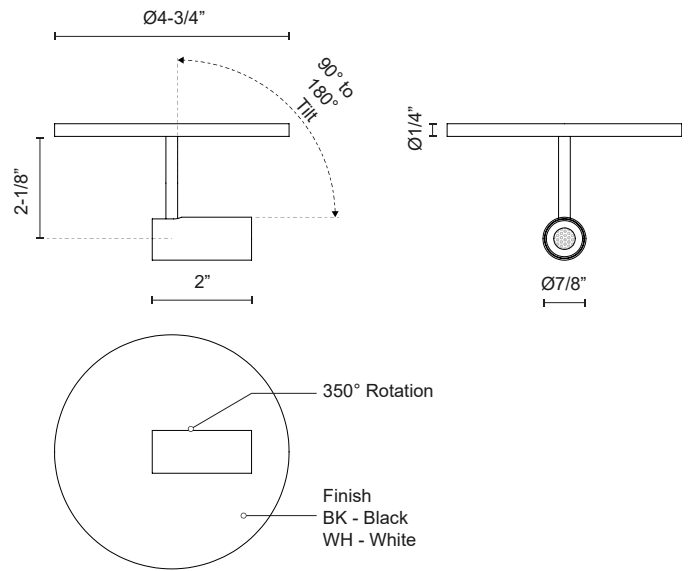

DOWNEY
SF15001
 SEMI FLUSH

PROJECT

SF15001-BK
Black

SF15001-WH
White

SPECIFICATION DETAILS

* For custom options, consult factory for details.

Fixture Dimensions	D7/8" x H2"
Light Source	LED
Wattage	3W
Total Lumens	255lm
Delivered Lumens	178lm*
Voltage	120V
Color Temperature	3000K
CRI (Ra)	>90
Optional Color Temps	2700K - 5000K Available, Minimum Order Quantities Apply
LED Rated Life	50,000 hours
Dimming	100% - 10%, TRIAC or ELV Dimmer (Not Included)
Diffuser Details	Clear Acrylic TIR
Location	Dry
Warranty	5 Years
Canopy Dimensions	D4-3/4" x H1/4"

DESCRIPTION

Recessed within the minute barrel of the quintessential adjustable lamp is a spot light assembly applied across the X line. By utilizing slim AC LED boards the canopy scale is reduced to a fundamental trim plate and minimizes the visual footprint of the functional fixtures. Available in two petite cylindrical sizes and a single or multi-light configuration.