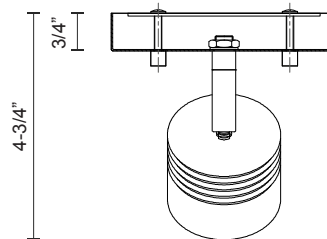

LYRA
TR10006
TRACK

PROJECT

DESCRIPTION

Modern LED single fixed track fixture with die cast aluminum head and frosted glass diffuser. Rotates horizontally 360 degrees and pivots vertically 90 degrees allowing the light to be directed to any desired angle. Metal finishes available in fine brushed nickel or enriched deep bronze and is equipped with our powerful 120V AC LED technology. Available in two, three and four head fixtures see series for full details.

TR10006-BN
Brushed Nickel

TR10006-BK
Black

TR10006-BZ
Bronze

SPECIFICATION DETAILS

* For custom options, consult factory for details.

Fixture Dimensions	D4-7/8" x H4-3/4"
Light Source	LED
Wattage	5W
Total Lumens	400lm
Delivered Lumens	BN-300lm; BZ-270lm;
Voltage	120V
Color Temperature	3000K
CRI (Ra)	>90
Optional Color Temps	2700K - 5000K Available, Minimum Order Quantities Apply
LED Rated Life	50,000 hours
Dimming	100% - 10%, ELV Dimmer (Not Included)
Diffuser Details	Frosted Glass Diffuser
Location	Dry
Warranty	5 Years
Canopy Dimensions	D4-7/8" x H3/4"