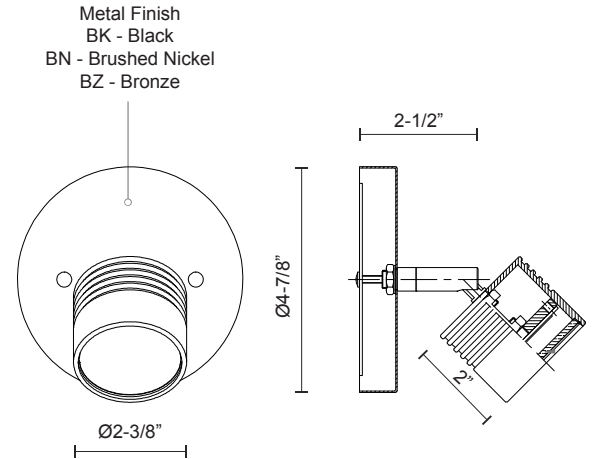

LYRA
TR10006
TRACK

PROJECT

DESCRIPTION

Modern LED single fixed track fixture with die cast aluminum head and frosted glass diffuser. Rotates horizontally 360 degrees and pivots vertically 90 degrees allowing the light to be directed to any desired angle. Metal finishes available in fine brushed nickel or enriched deep bronze and is equipped with our powerful 120V AC LED technology. Available in two, three and four head fixtures see series for full details.

TR10006-BN
Brushed Nickel

TR10006-BK
Black

TR10006-BZ
Bronze

SPECIFICATION DETAILS

* For custom options, consult factory for details.

Fixture Dimensions	D4-7/8" x H4-3/4"
Light Source	LED
Wattage	5W
Total Lumens	400lm
Delivered Lumens	BN-300lm; BZ-270lm;
Voltage	120V
Color Temperature	3000K
CRI (Ra)	>90
Optional Color Temps	2700K - 5000K Available, Minimum Order Quantities Apply
LED Rated Life	50,000 hours
Dimming	100% - 10%, ELV Dimmer (Not Included)
Diffuser Details	Frosted Glass Diffuser
Location	Dry
Warranty	5 Years
Canopy Dimensions	D4-7/8" x H3/4"