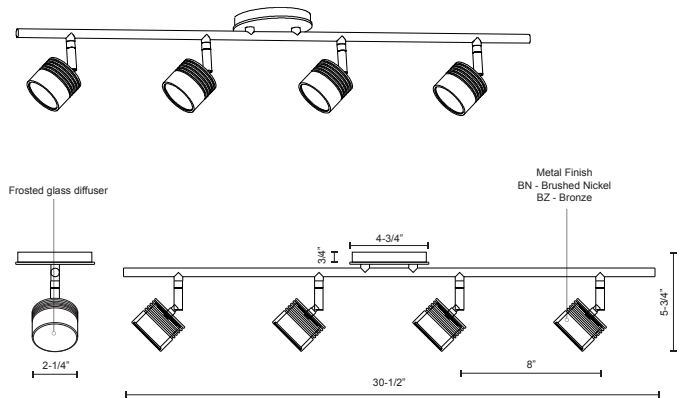

**LYRA**  
**TR10031**  
TRACK

PROJECT

**DESCRIPTION**

Modern LED fixed track fixture with four die cast aluminum heads and frosted glass diffusers. Each head rotates horizontally 360 degrees and pivots vertically 90 degrees allowing the lights to be directed to any desired angle. Metal finishes available in fine brushed nickel or enriched deep bronze and is equipped with our powerful 120V AC LED technology. Available in single, two and three head fixtures see series for full details.

TR10031-BZ  
Bronze

TR10031-BN  
Brushed Nickel

TR10031-BK  
Black

**SPECIFICATION DETAILS**

\* For custom options, consult factory for details.

<b>Fixture Dimensions</b>	L30-1/2" x W4-7/8" x H5-3/4"
<b>Light Source</b>	LED
<b>Wattage</b>	20W
<b>Total Lumens</b>	1600lm
<b>Delivered Lumens</b>	BN-1200lm; BZ-980lm;
<b>Voltage</b>	120V
<b>Color Temperature</b>	3000K
<b>CRI (Ra)</b>	>90
<b>Optional Color Temps</b>	2700K - 5000K Available, Minimum Order Quantities Apply
<b>LED Rated Life</b>	50,000 hours
<b>Dimming</b>	100% - 10%, ELV Dimmer (Not Included)
<b>Diffuser Details</b>	Frosted Glass Diffuser
<b>Location</b>	Dry
<b>Warranty</b>	5 Years
<b>Canopy Dimensions</b>	D4-3/4" x H3/4"