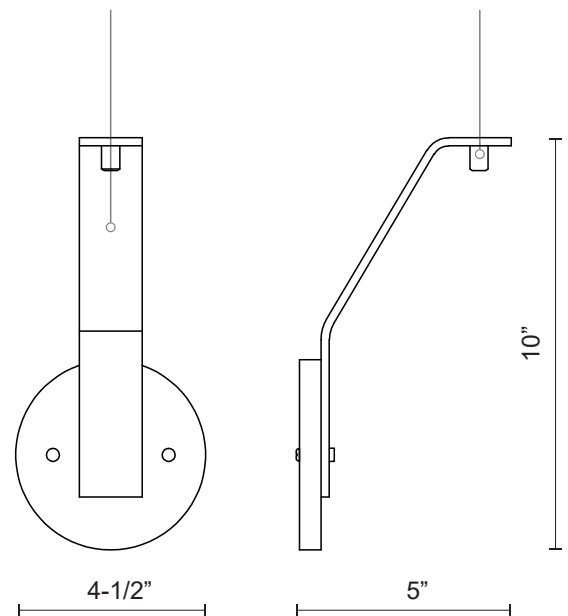

**CONDOR
WS01AC**
LED CANOPIES

PROJECT

DESCRIPTION

A new way to perfect your space. You can now customize any Kuzco Lighting pendant to match as a Wall Sconce. The elegant arm will allow any pendant under 8 inches in diameter. Perfect to help cohesion of a hallway to a statement multi-pendant. Available in five different metal finishes.

Finish
 BC - Black Chrome
 Bk - Black
 Bn - Brushed Nickel
 CH - Chrome
 VB - Vintage Brass
 WH - White

Connector

SPECIFICATION DETAILS

* For custom options, consult factory for details.

Fixture Dimensions	W4-1/2 x H10" x E5"
Location	Dry
Warranty	5 Years