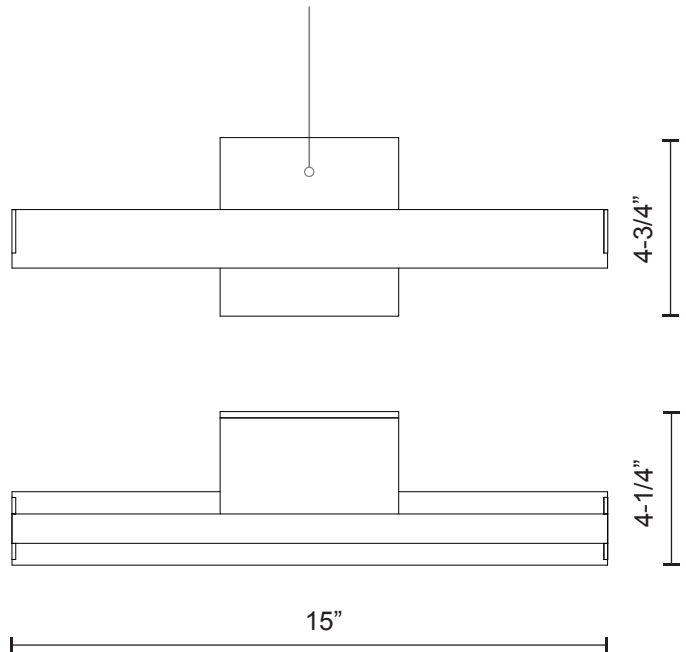

GALLERIA WS10415

WALL

PROJECT

DESCRIPTION

A 15 inch long wall sconce is ideal for illuminating artwork or any design motive that calls for a seamless flood of light. A matching square aluminum backplate attaches this extruded aluminum downlight without visible fasteners. Classic black or white powder coat options, dimming availability, and clean and even LED light distribution – this wall sconce is setting the new standard.

SPECIFICATION DETAILS

* For custom options, consult factory for details.

Fixture Dimensions	W15" x H4-3/4" x E4-1/4"
Light Source	LED
Wattage	9W
Total Lumens	800lm
Delivered Lumens	BK-279lm; WH-543lm;
Voltage	120V
Color Temperature	3000K
CRI (Ra)	>90
Optional Color Temps	2700K - 5000K Available, Minimum Order Quantities Apply
LED Rated Life	50,000 hours
Dimming	100% - 10%, ELV Dimmer (Not Included)
Diffuser Details	White Acrylic Diffuser
Location	Dry
Warranty	5 Years
Canopy Dimensions	W4-3/4" x H4-3/4" x E1/8"

Metal Finish
WH - White
BK - Black

KUZCO

19054 28TH AVENUE
SURREY - BC V3Z 6M3
CANADA

WWW.KUZCOLIGHTING.COM

COMMENT