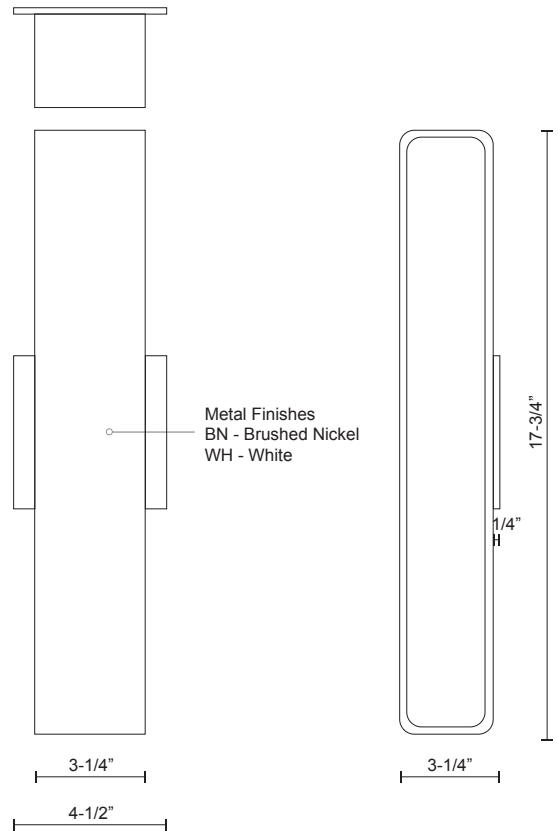

AREZZO WS10918

WALL

PROJECT

DESCRIPTION

Sleek rectangular cast metal housing with refined rounded corners, the unique design is tapered outward from the base of the fixture which enhances the light output against wall and surrounding areas. Metal finishes available in brushed nickel or matte white and is equipped with our powerful 120V AC LED technology. Similar styled wall scones available see series for full family details.

WS10918-BN
Brushed Nickel

WS10918-WH
White

SPECIFICATION DETAILS

* For custom options, consult factory for details.

Fixture Dimensions	W3-1/4" x H17-3/4" x E3-1/4"
Light Source	LED
Wattage	14W
Total Lumens	1200lm
Delivered Lumens	BN-545lm; WH-705lm;
Voltage	120V
Color Temperature	3000K
CRI (Ra)	>90
Optional Color Temps	2700K - 5000K Available, Minimum Order Quantities Apply
LED Rated Life	50,000 hours
Dimming	100% - 10%, ELV Dimmer (Not Included)
Diffuser Details	White Acrylic Diffuser
Location	Dry
Warranty	5 Years
ADA Compliant	Yes
Canopy Dimensions	W4-1/2" x H4-1/2" x E1/4"