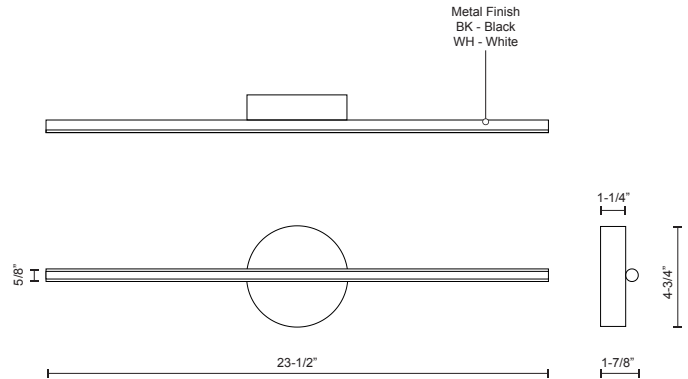

CHUTE WS14923

WALL

PROJECT

DESCRIPTION

Extruded aluminum cylinder with welded capped ends. Circular wall mount. Finely textured powder-coat finish. Rounded opal silicon diffuser. Outward emitting light. Custom options available.

WS14923-BK
Black

WS14923-WH
White

SPECIFICATION DETAILS

* For custom options, consult factory for details.

Fixture Dimensions	W23-1/2" x H4-3/4" x E1-7/8"
Light Source	LED
Wattage	12W
Total Lumens	1020lm*
Delivered Lumens	BK-642lm; WH-785lm;
Voltage	120V
Color Temperature	3000K
CRI (Ra)	>90
Optional Color Temps	2700K - 5000K Available, Minimum Order Quantities Apply
LED Rated Life	50,000 hours
Dimming	100% - 10%, TRIAC or ELV Dimmer (Not Included)
Diffuser Details	White Acrylic Diffuser
Location	Dry
Warranty	5 Years
ADA Compliant	Yes
Canopy Dimensions	D4-3/4" x E1-1/4"