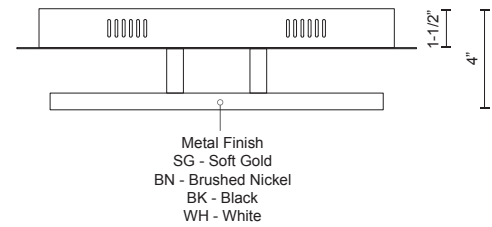

MONDRIAN WS16114

WALL

PROJECT

DESCRIPTION

Representative of its namesake, the Mondrian series is composed from numerous rectilinear frames of light. The illuminated borders surrounding an open central void create an illusion of levitation. The airy design and negative space allow the fixture to visually blend into the environment. High-quality finish and simple forms coalesce in the elegant new product.

WS16114-WH
White

WS16114-BK
Black

WS16114-BN
Brushed Nickel

WS16114-SG
Soft Gold

SPECIFICATION DETAILS

* For custom options, consult factory for details.

Fixture Dimensions	W14-1/4" x H14-1/4" x E4"
Light Source	LED
Wattage	19W
Total Lumens	1615lm*
Delivered Lumens	BN-454lm; GB-397lm;
Voltage	120V
Color Temperature	3000K
CRI (Ra)	>90
Optional Color Temps	2700K - 5000K Available, Minimum Order Quantities Apply
LED Rated Life	50,000 hours
Dimming	100% - 10%, TRIAC or ELV Dimmer (Not Included)
Diffuser Details	White Acrylic Diffuser
Location	Dry
Warranty	5 Years
Canopy Dimensions	W14-1/4" x H14-1/4" x E1-1/2"