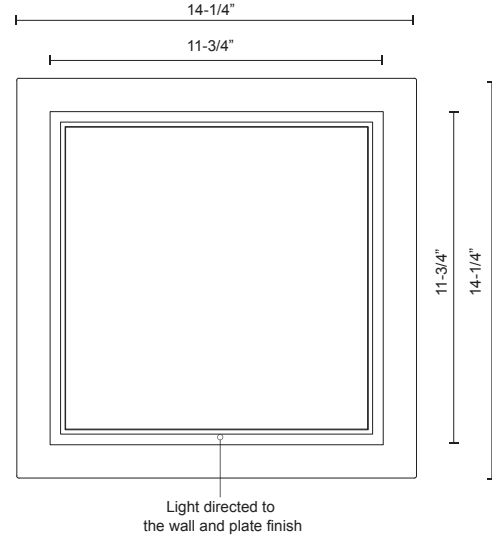

MONDRIAN WS16114

WALL

PROJECT

DESCRIPTION

Representative of its namesake, the Mondrian series is composed from numerous rectilinear frames of light. The illuminated borders surrounding an open central void create an illusion of levitation. The airy design and negative space allow the fixture to visually blend into the environment. High-quality finish and simple forms coalesce in the elegant new product.

WS16114-WH
White

WS16114-BK
Black

WS16114-BN
Brushed Nickel

WS16114-SG
Soft Gold

SPECIFICATION DETAILS

* For custom options, consult factory for details.

Fixture Dimensions	W14-1/4" x H14-1/4" x E4"
Light Source	LED
Wattage	19W
Total Lumens	1615lm*
Delivered Lumens	BN-454lm; GB-397lm;
Voltage	120V
Color Temperature	3000K
CRI (Ra)	>90
Optional Color Temps	2700K - 5000K Available, Minimum Order Quantities Apply
LED Rated Life	50,000 hours
Dimming	100% - 10%, TRIAC or ELV Dimmer (Not Included)
Diffuser Details	White Acrylic Diffuser
Location	Dry
Warranty	5 Years
Canopy Dimensions	W14-1/4" x H14-1/4" x E1-1/2"