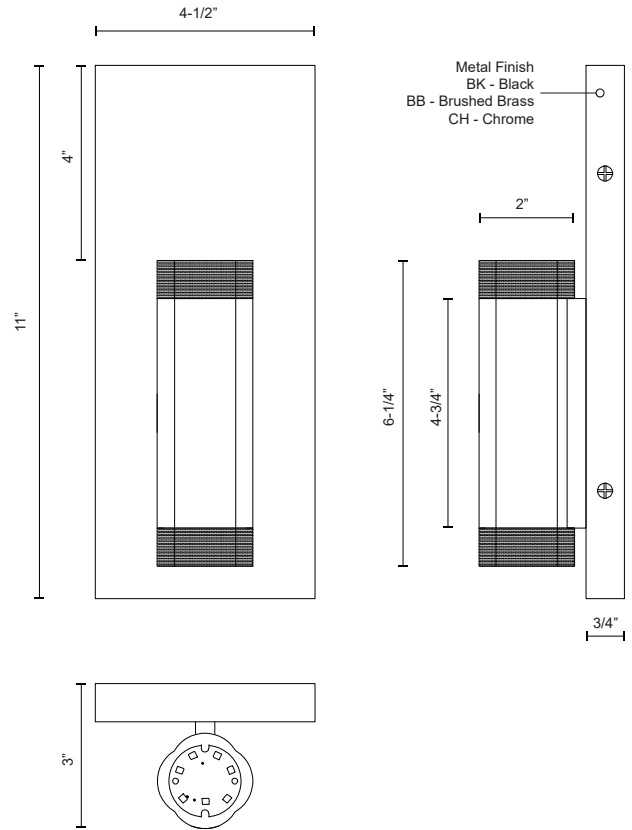

BRAZEN WS16705

WALL

PROJECT

DESCRIPTION

Extruded aluminum quatrefoil lamps on rectangular wall mount. Finely textured powder-coat or plated finish. Opal diffuser caps. Up and down light. Custom options available.

WS16705-BK
Black

WS16705-BB
Brushed Brass

WS16705-CH
Chrome

SPECIFICATION DETAILS

* For custom options, consult factory for details.

Fixture Dimensions	W4-1/2"x H11"x E3"
Light Source	LED
Wattage	7W
Total Lumens	500lm*
Delivered Lumens	BK-206lm; CH-228lm;
Voltage	120V
Color Temperature	3000K
CRI (Ra)	>90
Optional Color Temps	2700K - 5000K Available, Minimum Order Quantities Apply
LED Rated Life	50,000 hours
Dimming	100% - 10%, ELV Dimmer (Not Included)
Diffuser Details	Frosted White Acrylic
Location	Dry
Warranty	5 Years
ADA Compliant	Yes
Canopy Dimensions	W4-1/2"x H11"x E3/4"