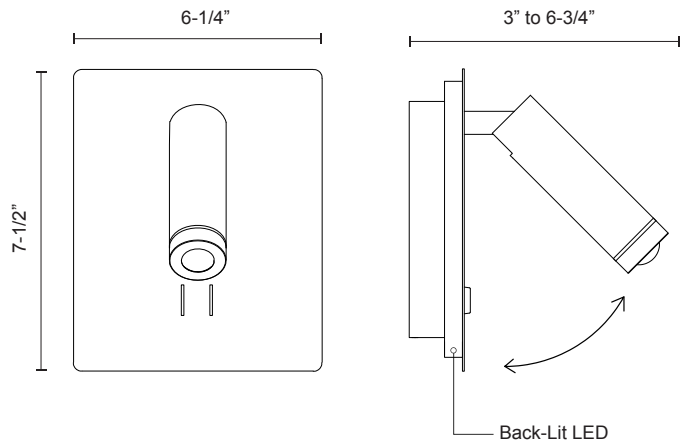

DORCHESTER WS16806

WALL

PROJECT

WS16806-WH
White

WS16806-BK
Black

SPECIFICATION DETAILS

* For custom options, consult factory for details.

| | |
|-----------------------------|---|
| Fixture Dimensions | W6-1/4" x H7-1/2" x E3" to 6-3/4" |
| Light Source | LED |
| Wattage | 12W |
| Total Lumens | 710lm |
| Delivered Lumens | WH-550lm |
| Voltage | 120V |
| Color Temperature | 3000K |
| CRI (Ra) | >80 |
| Optional Color Temps | 2700K - 5000K Available, Minimum Order Quantities Apply |
| LED Rated Life | 50,000 hours |
| Dimming | Non-Dimming |
| Diffuser Details | TIR Lens + Clear Diffuser |
| Location | Dry |
| Warranty | 5 Years |

DESCRIPTION

Perched on a rounded rectangular backplate an adjustable cylinder projects light where directed. The primary source of illumination in the DORCHESTER series is an LED spot focused by a fine convex glass optic. Integrated into the wall mount is a perimeter of ambient light connected to an independent switch. The larger product version adds further versatility with the addition of a phone shelf and concealed USB port.