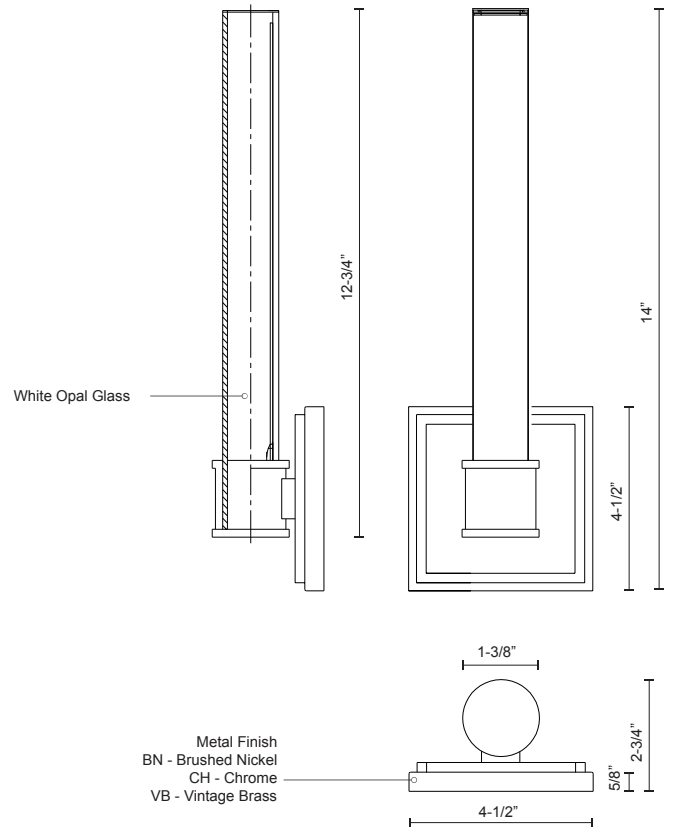

RONA WS17014

WALL

PROJECT

WS17014-BK
Black

WS17014-BN
Brushed Nickel

WS17014-CH
Chrome

WS17014-VB
Vintage Brass

SPECIFICATION DETAILS

* For custom options, consult factory for details.

Fixture Dimensions	W4-1/2" x H14" x E2-3/4"
Light Source	LED
Wattage	15W
Total Lumens	1200lm
Delivered Lumens	850lm
Voltage	120V
Color Temperature	3000K
CRI (Ra)	>90
Optional Color Temps	2700K - 5000K Available, Minimum Order Quantities Apply
LED Rated Life	50,000 hours
Dimming	100% - 10%, ELV Dimmer (Not Included)
Glass Details	White Opal Glass
Location	Dry
Warranty	5 Years
ADA Compliant	Yes
Canopy Dimensions	W4-1/2" x H4-1/2" x E5/8"

DESCRIPTION

A tubular length of illuminated rod the Rona wall light is supported and clasped with a detailed cylindrical projection. The thick square outline of the attachment plate frames the lamp holder and echoes the refinement of present architectural trim. Available as either a sconce or vanity and in several curated finishes.