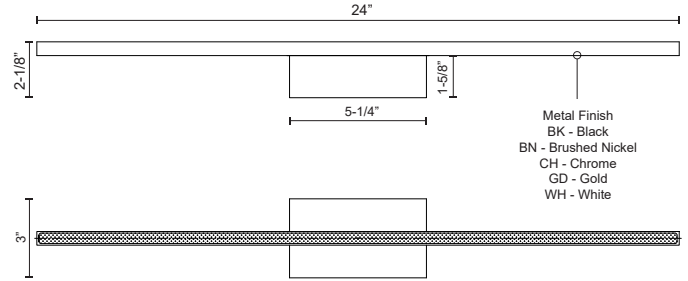

VEGA MINOR WS18224

WALL

PROJECT

DESCRIPTION

Following the success of the Vega family is the next evolution of the line, Vega Minor. The diminutive square linear profile envelops and radiates a soft uniform light in a diverse spectrum of lengths and unique configurations. Refined details with crafted finishes augment the reductive silhouette of the expanded collection.

WS18224-BN Brushed Nickel
 WS18224-GD Gold
 WS18224-WH White
 WS18224-BK Black
 WS18224-CH Chrome

SPECIFICATION DETAILS

* For custom options, consult factory for details.

Fixture Dimensions	W24" x H3" x E2-1/8"
Light Source	LED
Wattage	18W
Total Lumens	1460lm
Delivered Lumens	BK-499lm; BN-838lm; CH-805lm; GD-687lm; WH-992lm;
Voltage	120V
Color Temperature	3000K
CRI (Ra)	>90
Optional Color Temps	2700K - 5000K Available, Minimum Order Quantities Apply
LED Rated Life	50,000 hours
Dimming	100% - 10%, TRIAC or ELV Dimmer (Not Included)
Diffuser Details	White Acrylic Diffuser
Location	Dry
Warranty	5 Years
ADA Compliant	Yes
Canopy Dimensions	W5-3/8" x H4-5/8" x E3/8"