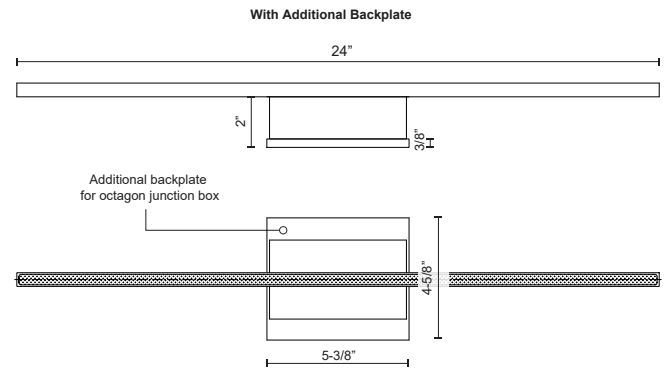

VEGA MINOR WS18224

WALL

PROJECT

DESCRIPTION

Following the success of the Vega family is the next evolution of the line, Vega Minor. The diminutive square linear profile envelops and radiates a soft uniform light in a diverse spectrum of lengths and unique configurations. Refined details with crafted finishes augment the reductive silhouette of the expanded collection.

WS18224-BN Brushed Nickel
 WS18224-GD Gold
 WS18224-WH White
 WS18224-BK Black
 WS18224-CH Chrome

SPECIFICATION DETAILS

* For custom options, consult factory for details.

Fixture Dimensions	W24" x H3" x E2-1/8"
Light Source	LED
Wattage	18W
Total Lumens	1460lm
Delivered Lumens	BK-499lm; BN-838lm; CH-805lm; GD-687lm; WH-992lm;
Voltage	120V
Color Temperature	3000K
CRI (Ra)	>90
Optional Color Temps	2700K - 5000K Available, Minimum Order Quantities Apply
LED Rated Life	50,000 hours
Dimming	100% - 10%, TRIAC or ELV Dimmer (Not Included)
Diffuser Details	White Acrylic Diffuser
Location	Dry
Warranty	5 Years
ADA Compliant	Yes
Canopy Dimensions	W5-3/8" x H4-5/8" x E3/8"