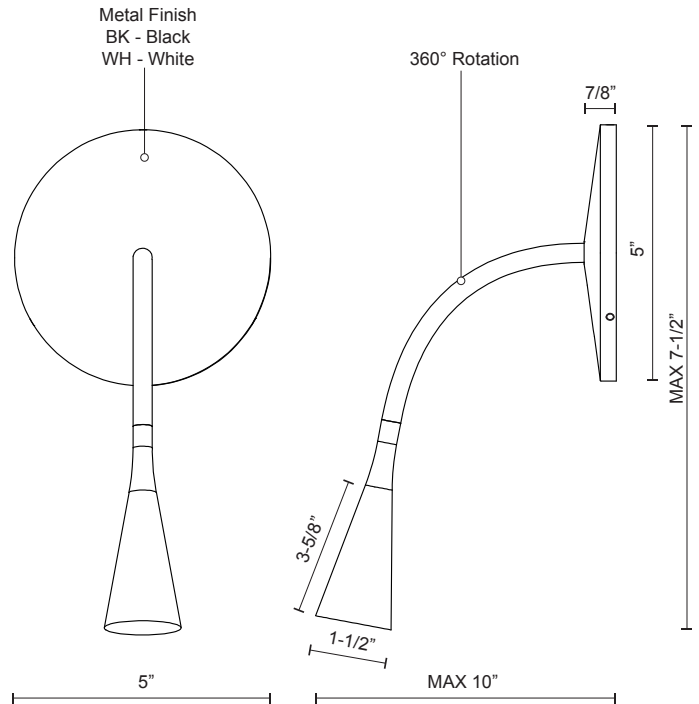

ETON
WS18901
WALL

PROJECT

DESCRIPTION

Die-cast aluminum lamp head with flexible rubberized stem. Circular wall mount attachment. Finely textured powder-coated finish. Adjustable direction spot light. Rocker on/off switch.

WS18901-BK
Black

WS18901-WH
White

SPECIFICATION DETAILS

* For custom options, consult factory for details.

Fixture Dimensions	W5" x H7-1/2" x E10"
Light Source	LED
Wattage	3W
Total Lumens	240lm*
Delivered Lumens	BK-190lm
Voltage	120V
Color Temperature	3000K
CRI (Ra)	>90
Optional Color Temps	2700K - 5000K Available, Minimum Order Quantities Apply
LED Rated Life	50,000 hours
Dimming	100% - 10%, ELV Dimmer (Not Included)
Diffuser Details	Acrylic TIR Lens
Location	Dry
Warranty	5 Years
Canopy Dimensions	D5" x E7/8"