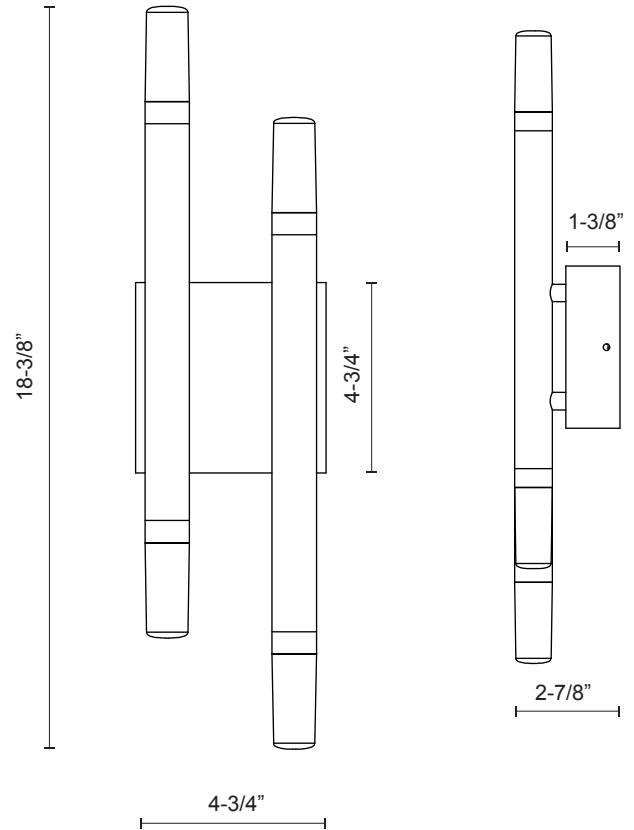

## SPECIFICATION DETAILS

\* For custom options, consult factory for details.

<b>Fixture Dimensions</b>	W4-3/4"x H18-3/8" x E2-7/8"
<b>Light Source</b>	LED
<b>Wattage</b>	13W
<b>Total Lumens</b>	1020lm*
<b>Delivered Lumens</b>	BK-853lm; WH-940lm*;
<b>Voltage</b>	120V
<b>Color Temperature</b>	3000K
<b>CRI (Ra)</b>	>90
<b>Optional Color Temps</b>	2700K - 5000K Available, Minimum Order Quantities Apply
<b>LED Rated Life</b>	50,000 hours
<b>Dimming</b>	100% - 10%, ELV Dimmer (Not Included)
<b>Diffuser Details</b>	White Acrylic
<b>Location</b>	Dry
<b>Warranty</b>	5 Years
<b>ADA Compliant</b>	Yes
<b>Canopy Dimensions</b>	W4-3/4"x H4-3/4"x E1-3/8"