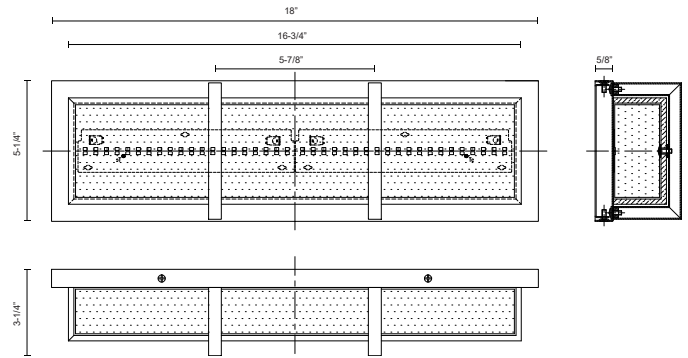

## SPECIFICATION DETAILS

\* For custom options, consult factory for details.

<b>Fixture Dimensions</b>	W5-1/4" x H18" x E3-1/4"
<b>Light Source</b>	LED
<b>Wattage</b>	20W
<b>Total Lumens</b>	1600lm
<b>Delivered Lumens</b>	BN-1031lm
<b>Voltage</b>	120V
<b>Color Temperature</b>	3000K
<b>CRI (Ra)</b>	>90
<b>Optional Color Temps</b>	2700K - 5000K Available, Minimum Order Quantities Apply
<b>LED Rated Life</b>	50,000 hours
<b>Dimming</b>	100% - 10%, ELV Dimmer (Not Included)
<b>Glass Details</b>	Frosted Glass with Fine Clear Edge
<b>Location</b>	Dry
<b>Warranty</b>	5 Years
<b>ADA Compliant</b>	Yes

## DESCRIPTION

Elegant LED vanity with rectangular frosted glass with fine clear edges; polished chrome metal details with two metal bands which extend across the glass. Can be mounted horizontal or vertical equipped with our powerful 120V AC LED technology. Available in different sizes and similar styled flush mounts available, see series for full family details.