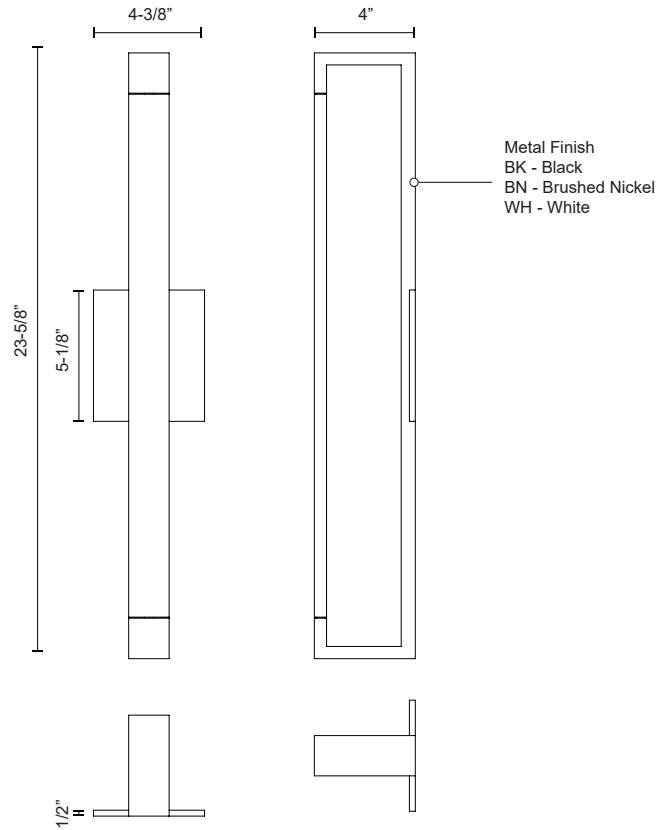

SWIVEL WS24324

WALL

PROJECT

DESCRIPTION

Rectangular machined aluminum heat-sink. Lightly textured powder-coat finish. Inset opal polymeric diffuser. Adjustable directional light with rotational arm. Custom options available.

WS24324-BN
Brushed Nickel

WS24324-BK
Black

WS24324-WH
White

SPECIFICATION DETAILS

* For custom options, consult factory for details.

Fixture Dimensions	W4-3/8" x H23-5/8" x E4"
Light Source	LED
Wattage	25W
Total Lumens	2125lm*
Delivered Lumens	BK-1623lm*; WH-2013lm;
Voltage	120V
Color Temperature	3000K
CRI (Ra)	>90
Optional Color Temps	2700K - 5000K Available, Minimum Order Quantities Apply
LED Rated Life	50,000 hours
Dimming	100% - 10%, ELV Dimmer (Not Included)
Diffuser Details	Frosted acrylic diffuser
Location	Dry
ADA Compliant	Yes
Warranty	5 Years
Canopy Dimensions	W4-3/8" x H5-1/8" x E1/2"