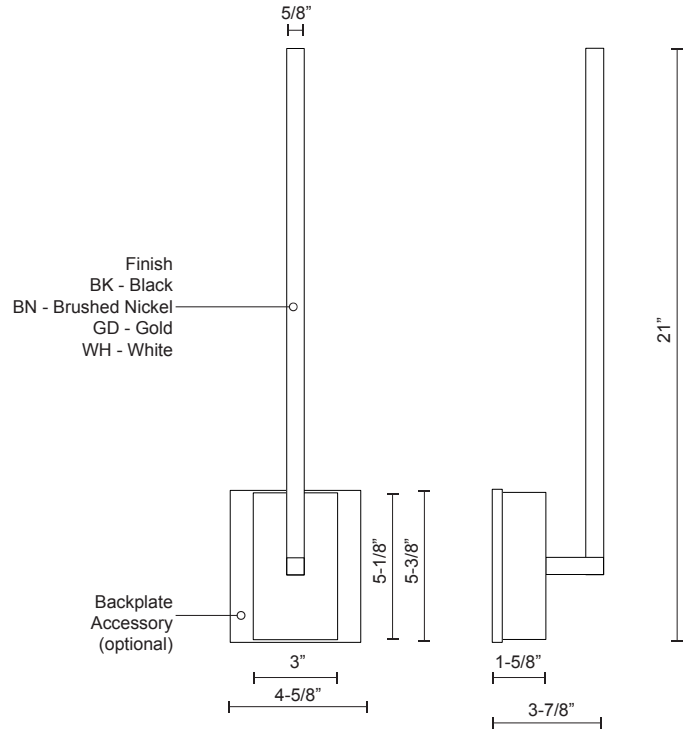

PANDORA WS25118

WALL

PROJECT

WS25118-BN
Brushed Nickel

WS25118-BK
Black

WS25118-WH
White

WS25118-GD
Gold

SPECIFICATION DETAILS

* For custom options, consult factory for details.

Fixture Dimensions	W4-5/8" x H21" x E3-7/8"
Light Source	LED
Wattage	14W
Total Lumens	1190lm
Delivered Lumens	BK-325lm*; BN-575lm*; GD-475lm*; WH-710lm;
Voltage	120V
Color Temperature	3000K
CRI (Ra)	>90
Optional Color Temps	2700K - 5000K Available, Minimum Order Quantities Apply
LED Rated Life	50,000 hours
Dimming	100% - 10%, TRIAC or ELV Dimmer (Not Included)
Diffuser Details	White Acrylic Diffuser
Location	Dry
Warranty	5 Years
ADA Compliant	Yes
Canopy Dimensions	W3" x H5-1/8" x E1-5/8"

DESCRIPTION

Square profile linear aluminum with rectangular wall mount. Inset opal polymeric diffuser. Finely textured plate or powder-coated finish. Wall emitting light with rotational adjustment.

KUZCO