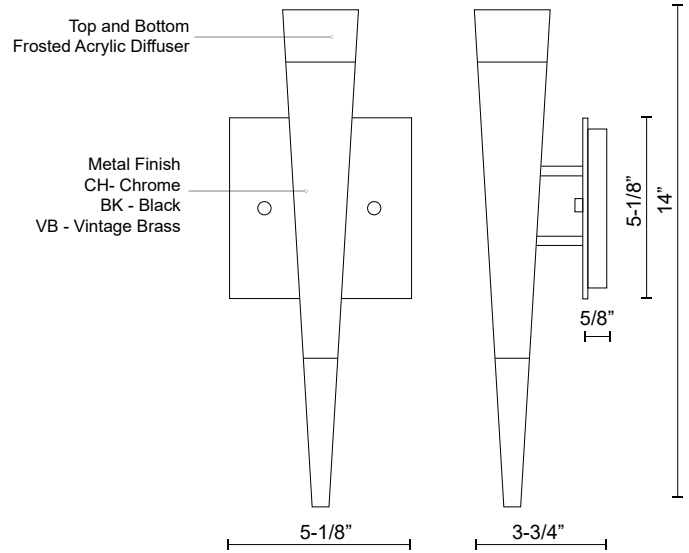

## DESCRIPTION

Unique in design with metal details shaped as a slender cone. Top and bottom frosted acrylic diffusers which light up on both ends. Can be installed pointed upward or downward and is equipped with our powerful 120V AC LED technology

WS2614-BK  
Black

WS2614-CH  
Chrome

WS2614-VB  
Vintage Brass

## SPECIFICATION DETAILS

\* For custom options, consult factory for details.

<b>Fixture Dimensions</b>	W5-1/8" x H14" x E3-3/4"
<b>Light Source</b>	LED
<b>Wattage</b>	6W
<b>Total Lumens</b>	400lm
<b>Delivered Lumens</b>	BK-196lm; CH-304lm; VB-258lm;
<b>Voltage</b>	120V
<b>Color Temperature</b>	3000K
<b>CRI (Ra)</b>	>90
<b>Optional Color Temps</b>	2700K - 5000K Available, Minimum Order Quantities Apply
<b>LED Rated Life</b>	50,000 hours
<b>Dimming</b>	100% - 10%, ELV Dimmer (Not Included)
<b>Diffuser Details</b>	White Acrylic
<b>Location</b>	Dry
<b>Warranty</b>	5 Years
<b>ADA Compliant</b>	Yes
<b>Canopy Dimensions</b>	W5-1/8" x H5-1/8" x E5/8"