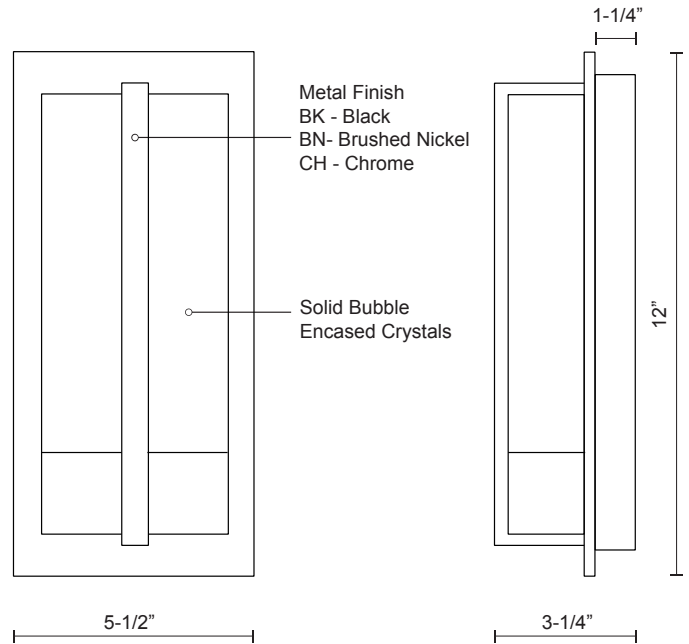

GABLE WS2812

WALL

PROJECT

WS2812-BN
Brushed Nickel

WS2812-BK
Black

WS2812-CH
Chrome

SPECIFICATION DETAILS

* For custom options, consult factory for details.

Fixture Dimensions	W5-1/2" x H12" x E3-1/4"
Light Source	LED
Wattage	5W
Total Lumens	400lm
Delivered Lumens	CH-252lm
Voltage	120V
Color Temperature	3000K
CRI (Ra)	>90
Optional Color Temps	2700K - 5000K Available, Minimum Order Quantities Apply
LED Rated Life	50,000 hours
Dimming	100% - 10%, ELV Dimmer (Not Included)
Crystal Details	Crystal Encased with Bubbles
Location	Dry
Warranty	5 Years
ADA Compliant	Yes

DESCRIPTION

This intensive LED wall sconce is one of a kind. Build with heavy gauged steel, plated in two finishes brushed nickel or polished chrome. With a solid rectangular bubble encased crystals which sits directly above LED board. When lit the crystal expels the light with beautiful patterns on the wall and around the room. Equipped with our powerful 120V AC LED technology