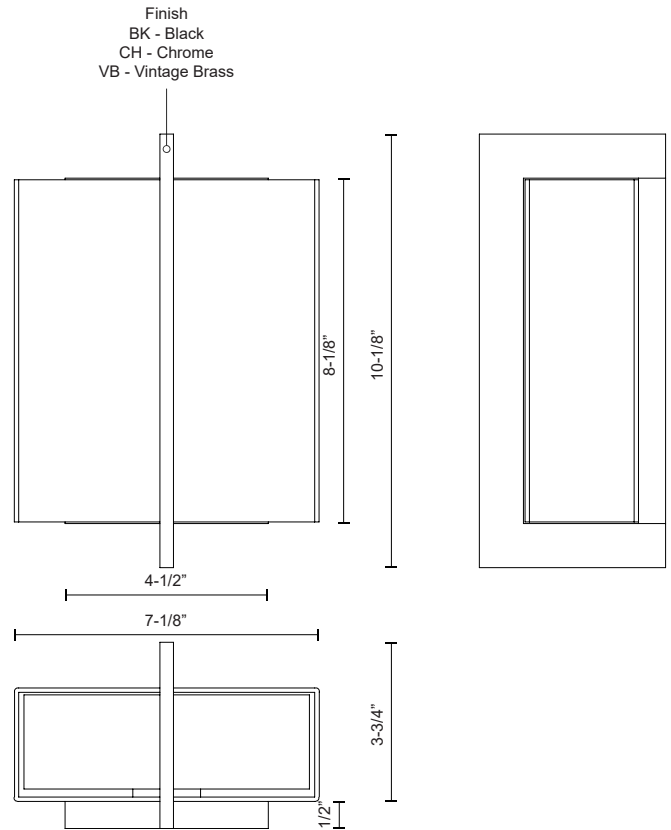

# BENGAL WS39210

WALL

PROJECT

WS39210-BK  
Black

WS39210-CH  
Chrome

WS39210-VB  
Vintage Brass

## SPECIFICATION DETAILS

\* For custom options, consult factory for details.

<b>Fixture Dimensions</b>	W7-1/8" x H10-1/8" x E3-3/4"
<b>Light Source</b>	LED
<b>Wattage</b>	12W
<b>Total Lumens</b>	1000lm
<b>Delivered Lumens</b>	VB-694lm
<b>Voltage</b>	120V
<b>Color Temperature</b>	3000K
<b>CRI (Ra)</b>	>90
<b>Optional Color Temps</b>	2700K - 5000K Available, Minimum Order Quantities Apply
<b>LED Rated Life</b>	50,000 hours
<b>Dimming</b>	100% - 10%, ELV Dimmer (Not Included)
<b>Glass Details</b>	White Opal Glass
<b>Location</b>	Dry
<b>Warranty</b>	5 Years
<b>ADA Compliant</b>	Yes
<b>Canopy Dimensions</b>	W4-1/2" x H8-1/8" x E1/2"

## DESCRIPTION

Vertical plated or painted steel accent and wall plate. Extruded rectangular opal glass diffuser. Outward emitting wall light. Custom options available.