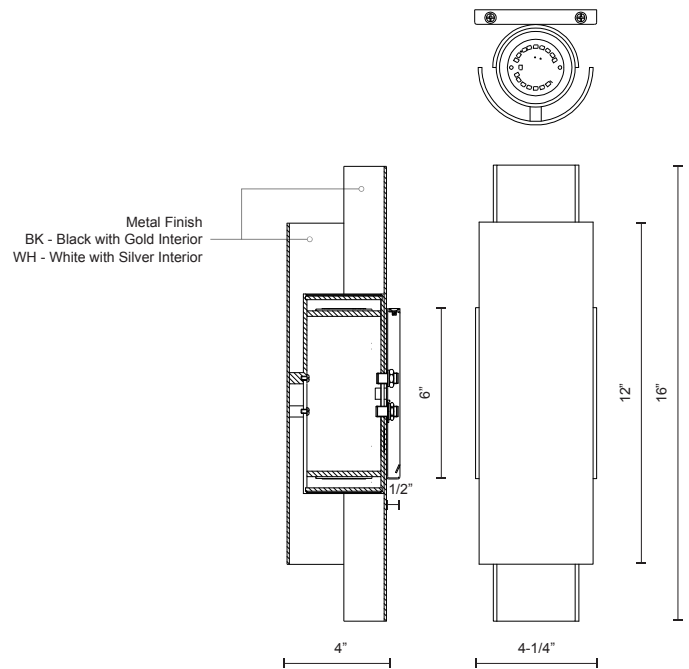

# DELA WS41216

WALL

PROJECT

WS41216-BK/GD  
Black/Gold

WS41216-WH/SV  
White/Silver

## SPECIFICATION DETAILS

\* For custom options, consult factory for details.

<b>Fixture Dimensions</b>	W4-1/4" x H16" x E4-3/8"
<b>Light Source</b>	LED
<b>Wattage</b>	19W
<b>Total Lumens</b>	1200lm
<b>Delivered Lumens</b>	BK-370lm; WH-382lm;
<b>Voltage</b>	120V
<b>Color Temperature</b>	3000K
<b>CRI (Ra)</b>	>90
<b>Optional Color Temps</b>	2700K - 5000K Available, Minimum Order Quantities Apply
<b>LED Rated Life</b>	50,000 hours
<b>Dimming</b>	100% - 10%, ELV Dimmer (Not Included)
<b>Diffuser Details</b>	Acrylic diffuser
<b>Location</b>	Dry
<b>Warranty</b>	5 Years
<b>Canopy Dimensions</b>	W4-1/4" x H6" x E1/2"

## DESCRIPTION

Inspired by Art Deco extravagance the Dela lights combine metallic gilded interior surfaces with a matte powder-coated exterior. The fine textures are highlighted with light directed upward and downward while framing the fixture in a perimeter of illuminance. The LED wall sconce reflects a successful interplay of finishes and corresponding offset cylindrical forms.