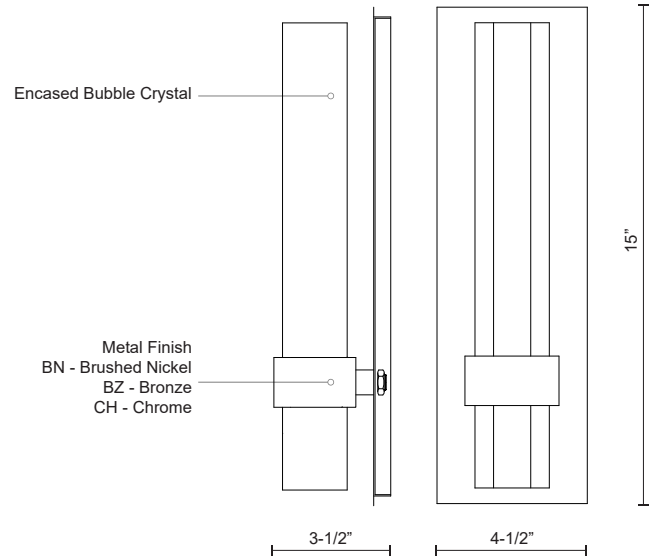

WARWICK WS54615

WALL

PROJECT

DESCRIPTION

This grand LED wall sconce has a bold but dazzling design to it. With two slender hexagonal shaped crystals encased with bubbles when lit it sparkles a unique pattern against the wall and lights up the surrounding area evenly. Available in brushed nickel, polished chrome, or bronze metal details and comes equipped with our powerful 120V AC LED technology

WS54615-BN
Brushed Nickel

WS54615-BZ
Bronze

WS54615-CH
Chrome

WS54615-BK
Black

SPECIFICATION DETAILS

* For custom options, consult factory for details.

Fixture Dimensions	W4-1/2" x H15" x E3-1/2"
Light Source	LED
Wattage	10W
Total Lumens	800lm
Delivered Lumens	CH-354lm
Voltage	120V
Color Temperature	3000K
CRI (Ra)	>90
Optional Color Temps	2700K - 5000K Available, Minimum Order Quantities Apply
LED Rated Life	50,000 hours
Dimming	100% - 10%, ELV Dimmer (Not Included)
Crystal Details	Clear Encased Bubble Crystal
Location	Dry
Warranty	5 Years
ADA Compliant	Yes
Canopy Dimensions	W4-1/2" x H15" x E7/8"