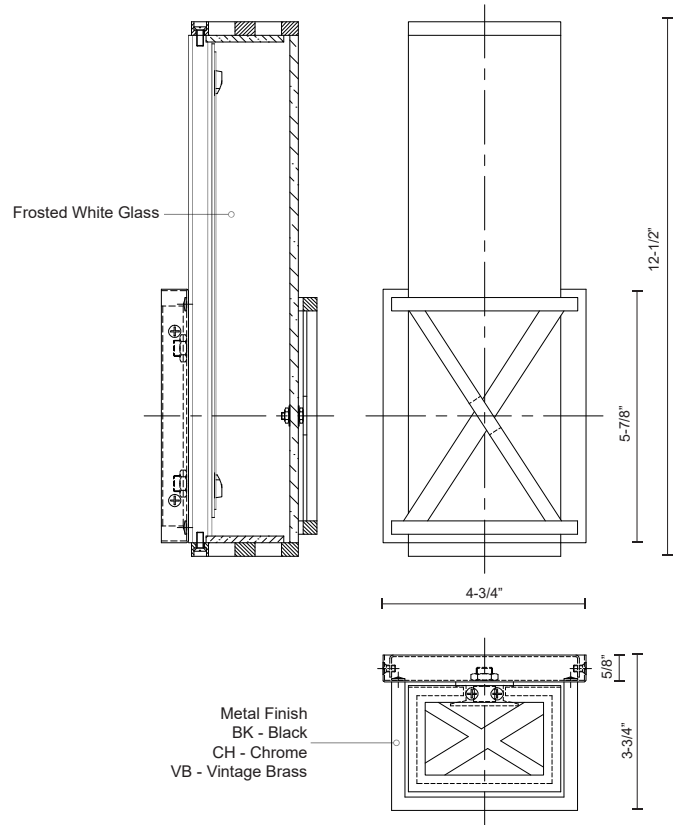

Fixture Dimensions	W4-3/4" x H12-1/2" x E3-3/4"
Light Source	LED
Wattage	15W
Total Lumens	1200lm
Delivered Lumens	CH-921lm
Voltage	120V
Color Temperature	3000K
CRI (Ra)	>90
Optional Color Temps	2700K - 5000K Available, Minimum Order Quantities Apply
LED Rated Life	50,000 hours
Dimming	100% - 10%, ELV Dimmer (Not Included)
Glass Details	Frosted White Glass
Location	Dry
Warranty	5 Years
ADA Compliant	Yes
Canopy Dimensions	W4-3/4" x H5-7/8" x E5/8"

DESCRIPTION

Rectangular with "X" metal detail and frosted white glass, X will certainly mark the spot. Provides ambient and clear light to illuminate your space. Can mount vertically as well horizontally. Available in three sizes dependent on your space or function.