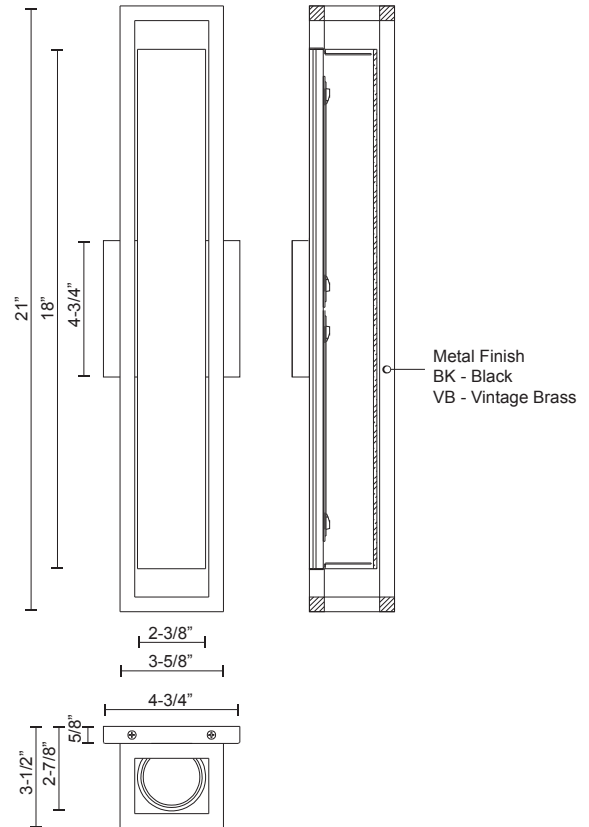

LOCHWOOD WS83421

WALL

PROJECT

DESCRIPTION

Square powder-coated steel frame. Extruded aluminum heatsink mounted to square wall plate. Cylindrical opal glass diffuser. Outward emitting wall light. Custom options available.

WS83421-BK
Black

WS83421-VB
Vintage Brass

SPECIFICATION DETAILS

* For custom options, consult factory for details.

Fixture Dimensions	W3-5/8"x H21" x E3-1/2"
Light Source	LED
Wattage	21W
Total Lumens	1600lm
Delivered Lumens	VB-1180lm
Voltage	120V
Color Temperature	3000K
CRI (Ra)	>90
Optional Color Temps	2700K - 5000K Available, Minimum Order Quantities Apply
LED Rated Life	50,000 hours
Dimming	100% - 10%, ELV Dimmer (Not Included)
Glass Details	White Glass
Location	Dry
Warranty	5 Years
ADA Compliant	Yes
Canopy Dimensions	W4-3/4"x H4-3/4"x E5/8"