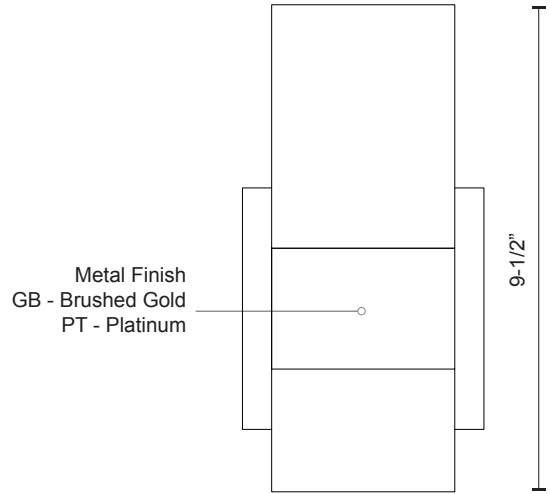

OSLO WS9512

WALL

PROJECT

WS9512-GB
Brushed Gold

WS9512-PT
Platinum

SPECIFICATION DETAILS

* For custom options, consult factory for details.

Fixture Dimensions	W4-3/4" x H9-1/2" x E3"
Light Source	LED
Wattage	7W
Total Lumens	500lm*
Delivered Lumens	BG-281lm; GB-289lm; PT-283lm;
Voltage	120V
Color Temperature	3000K
CRI (Ra)	>90
Optional Color Temps	2700K - 5000K Available, Minimum Order Quantities Apply
LED Rated Life	50,000 hours
Dimming	100% - 10%, ELV Dimmer (Not Included)
Crystal Details	Clear Textured Crystal
Location	Dry
Warranty	5 Years
ADA Compliant	Yes
Canopy Dimensions	W4-3/4" x H4-3/4" x E7/8"

DESCRIPTION

Kuzco is excited to introduce the Oslo collection. Fine textured ice-like glass is used to achieve this delicate stunning look. The snowflake-inspired pattern on this chandelier is always exceptional. Matching vanity and wall lights will round out your space beautifully. Available in our new Brushed Gold and Platinum finishes, it will be sure to enhance any room.