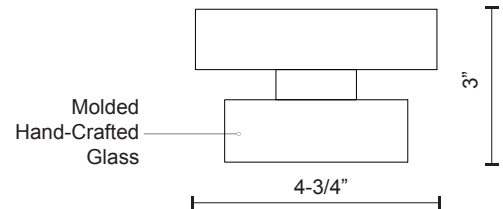

OSLO WS9512

WALL

PROJECT

SPECIFICATION DETAILS

* For custom options, consult factory for details.

Fixture Dimensions	W4-3/4" x H9-1/2" x E3"
Light Source	LED
Wattage	7W
Total Lumens	500lm*
Delivered Lumens	BG-281lm; GB-289lm; PT-283lm;
Voltage	120V
Color Temperature	3000K
CRI (Ra)	>90
Optional Color Temps	2700K - 5000K Available, Minimum Order Quantities Apply
LED Rated Life	50,000 hours
Dimming	100% - 10%, ELV Dimmer (Not Included)
Crystal Details	Clear Textured Crystal
Location	Dry
Warranty	5 Years
ADA Compliant	Yes
Canopy Dimensions	W4-3/4" x H4-3/4" x E7/8"

DESCRIPTION

Kuzco is excited to introduce the Oslo collection. Fine textured ice-like glass is used to achieve this delicate stunning look. The snowflake-inspired pattern on this chandelier is always exceptional. Matching vanity and wall lights will round out your space beautifully. Available in our new Brushed Gold and Platinum finishes, it will be sure to enhance any room.

KUZCO

19054 28TH AVENUE
SURREY - BC V3Z 6M3
CANADA

WWW.KUZCOLIGHTING.COM

COMMENT