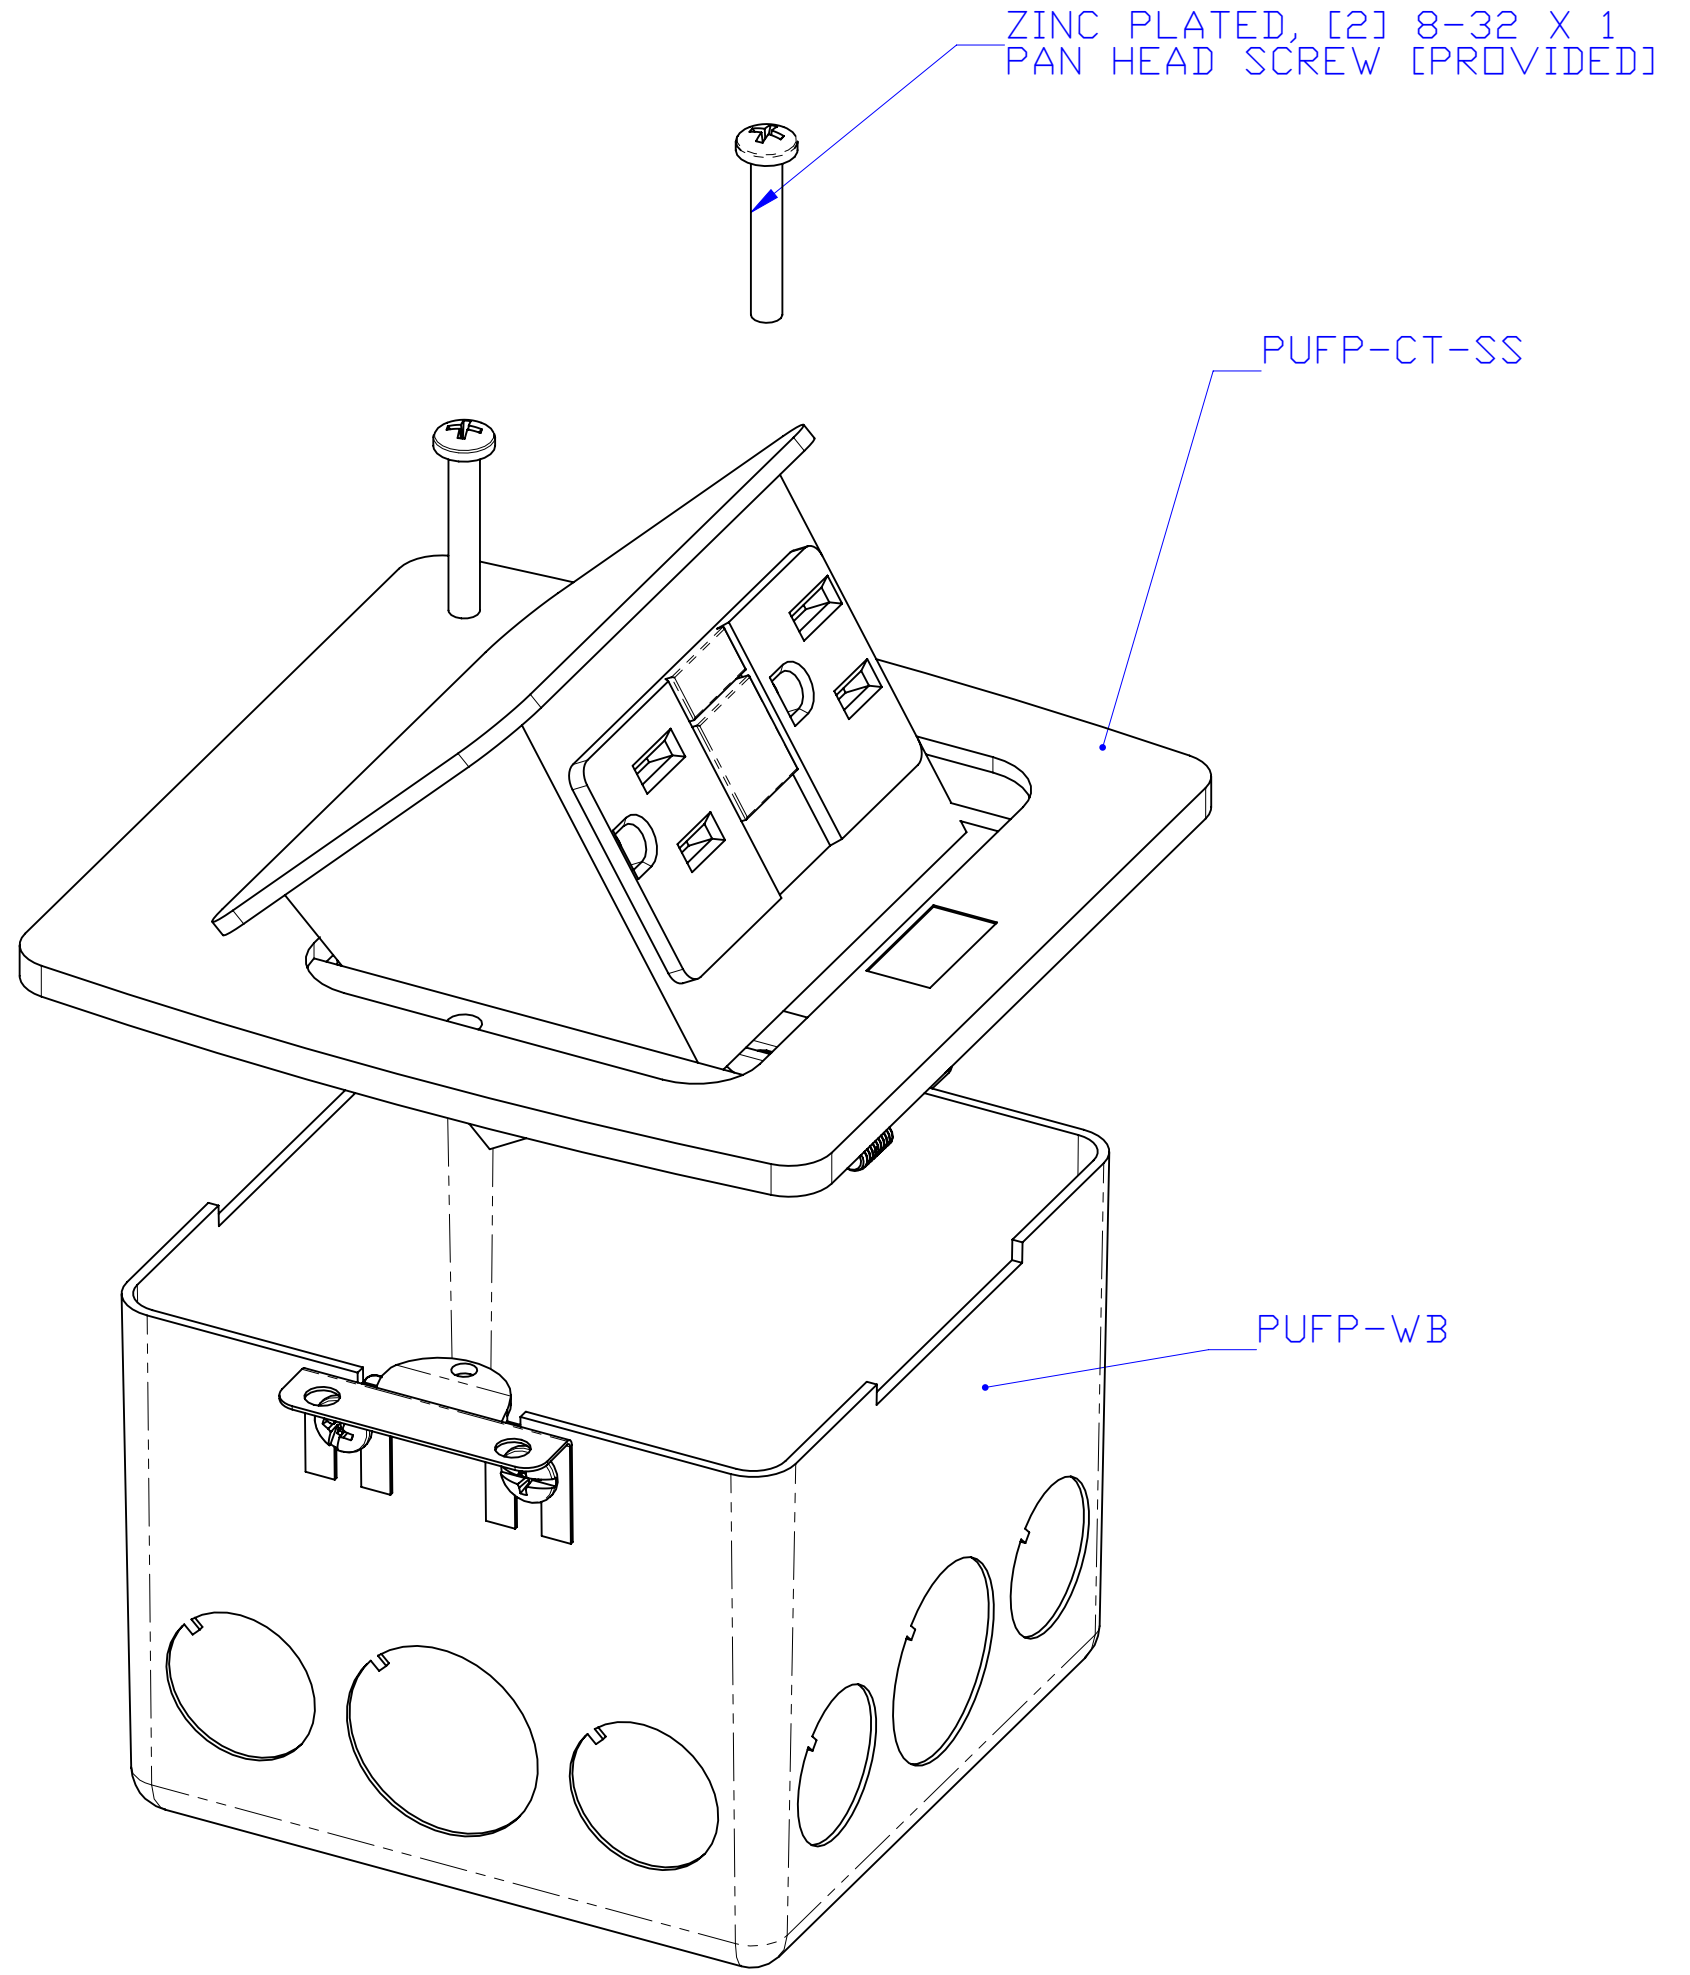

DESCRIPTION:  
Stainless Steel Finish Pop Up Counter Top  
Plate with PUFFP-WB (wood floor box)

TOP VIEW

FRONT VIEW

1/2" KNOCK-OUT TYP. (OPPOSITE SIDE)

3/4" KNOCK-OUT TYP. (OPPOSITE SIDE)

1/2" KNOCK-OUT TYP. (OPPOSITE SIDE)

**LEW ELECTRIC**  
**FITTINGS COMPANY**  
SERVING THE ELCTRICAL INDUSTRY SINCE 1901  
1801 W. St. Charles Rd. Maywood, IL 60153  
PHONE: 708-345-2075

UNLESS OTHERWISE SPECIFIED:		NAME	DATE	TITLE: <b>PUFP-CT-SS</b>
DIMENSIONS ARE IN INCHES		DRAWN	P.J.G.	
TOLERANCES:				
FRACTIONAL ±				
ANGULAR: MACH ± BEND ±				
TWO PLACE DECIMAL ±				
THREE PLACE DECIMAL ±				
INTERPRET GEOMETRIC TOLERANCING PER:		COMMENTS:		
MATERIAL				
FINISH		SIZE DWG. NO. REV		
DO NOT SCALE DRAWING		C 200183		A
		WEIGHT:		SHEET 1 OF 2