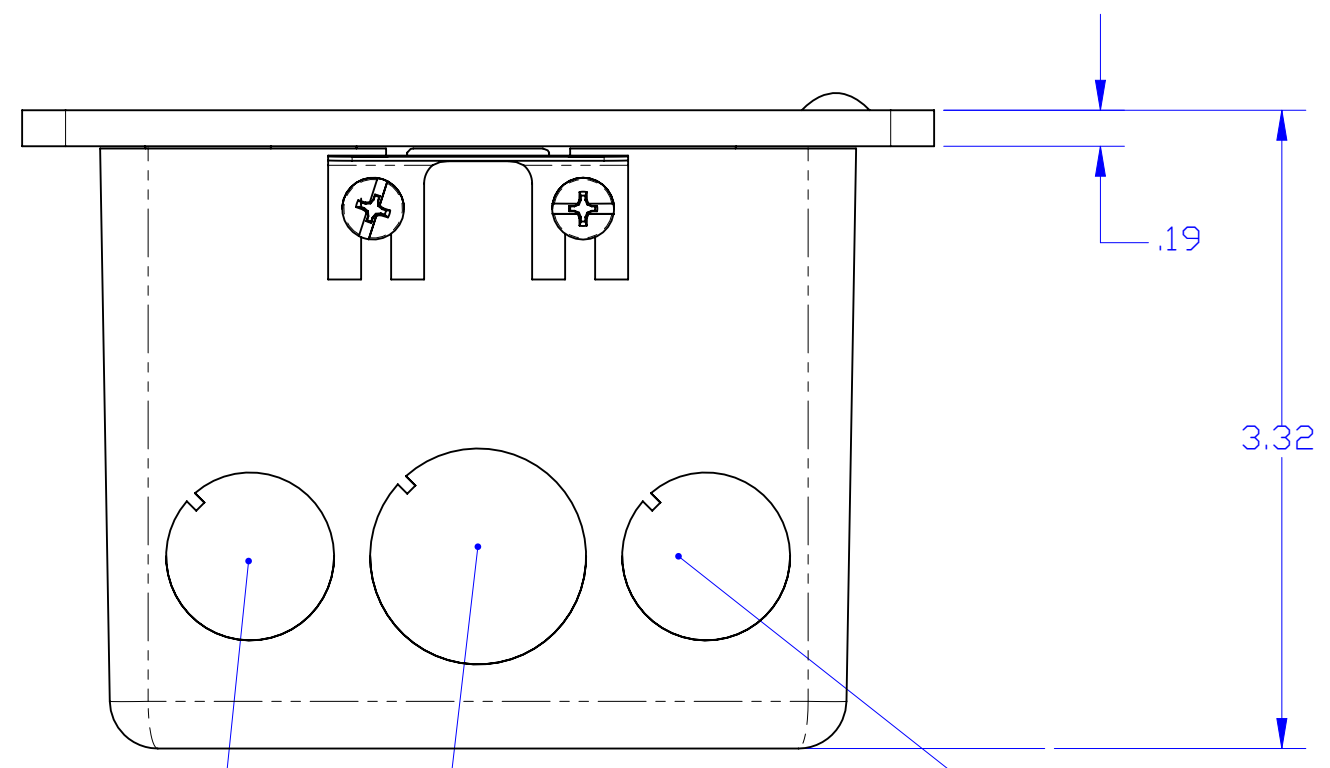

DESCRIPTION:  
Stainless Steel Finish Pop Up Counter Top  
Plate with PUFFP-WB (wood floor box)

TOP VIEW

FRONT VIEW

1/2" KNOCK-OUT TYP. (OPPOSITE SIDE)

3/4" KNOCK-OUT TYP. (OPPOSITE SIDE)

1/2" KNOCK-OUT TYP. (OPPOSITE SIDE)

**LEW ELECTRIC**  
**FITTINGS COMPANY**  
SERVING THE ELCTRICAL INDUSTRY SINCE 1901  
1801 W. St. Charles Rd. Maywood, IL 60153  
PHONE: 708-345-2075

UNLESS OTHERWISE SPECIFIED:		NAME	DATE	TITLE: <b>PUFP-CT-SS</b>
DIMENSIONS ARE IN INCHES		DRAWN	P.J.G.	
TOLERANCES:				
FRACTIONAL ±				
ANGULAR: MACH ± BEND ±				
TWO PLACE DECIMAL ±				
THREE PLACE DECIMAL ±				
INTERPRET GEOMETRIC TOLERANCING PER:		COMMENTS:		
MATERIAL				
FINISH		SIZE DWG. NO. REV		
DO NOT SCALE DRAWING		C 200183		A
		WEIGHT:		SHEET 1 OF 2