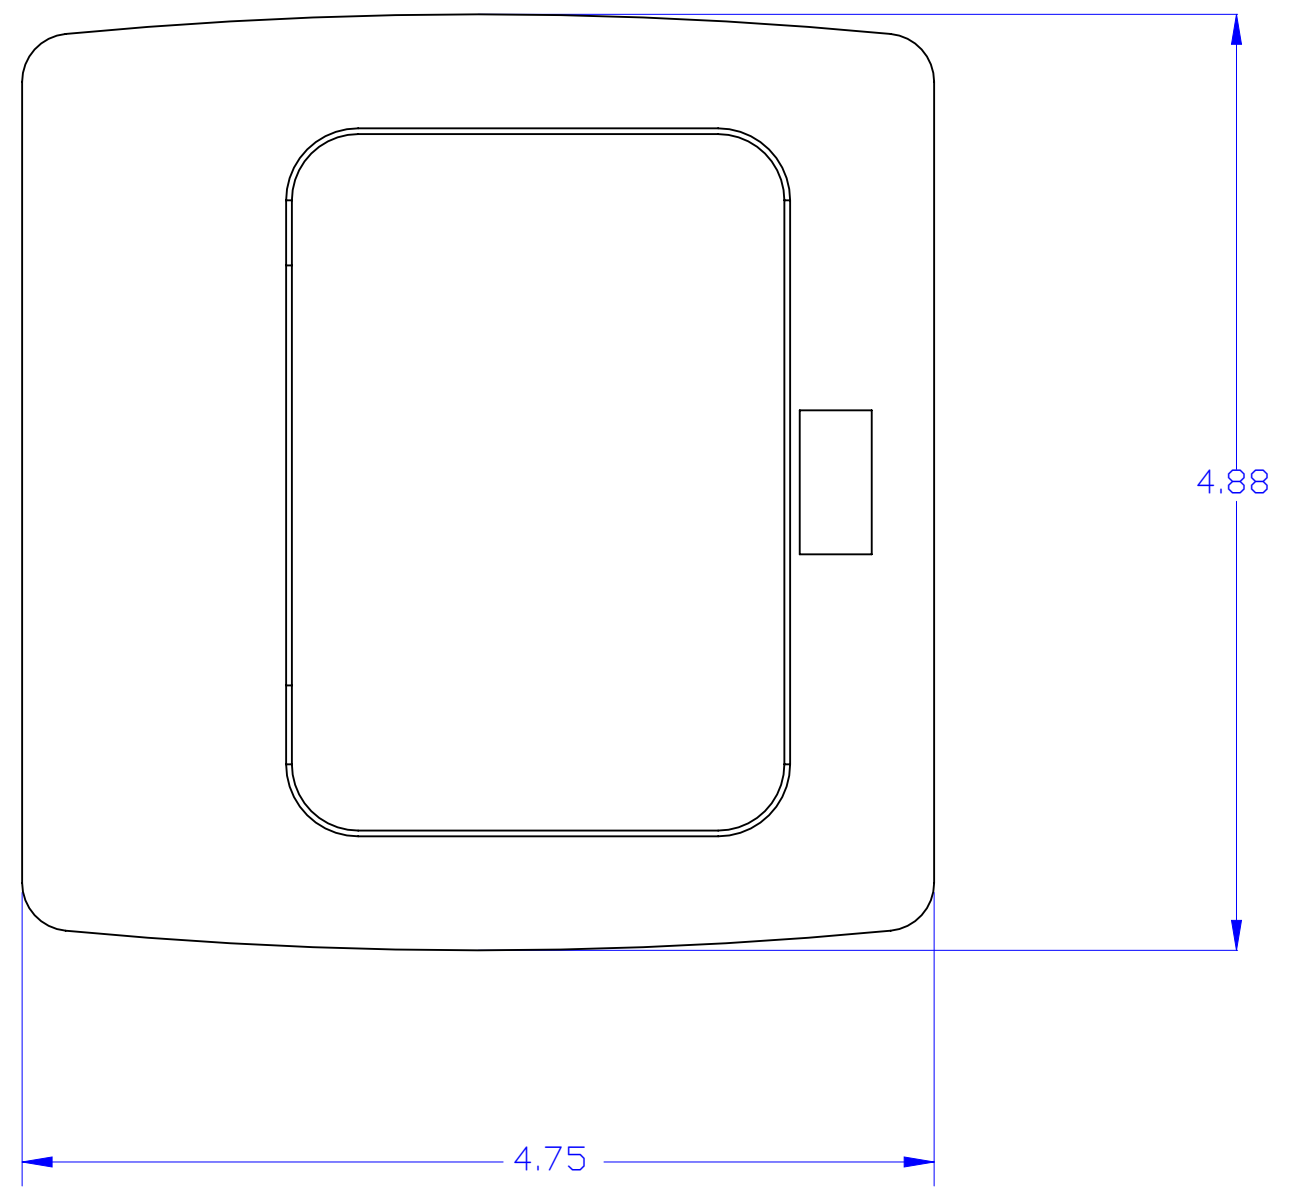

DESCRIPTION:  
Stainless Steel Finish Pop Up Counter Top  
Plate with PUFFP-WB (wood floor box)

TOP VIEW

FRONT VIEW

1/2" KNOCK-OUT TYP. (OPPOSITE SIDE)

3/4" KNOCK-OUT TYP. (OPPOSITE SIDE)

1/2" KNOCK-OUT TYP. (OPPOSITE SIDE)

**LEW ELECTRIC**  
**FITTINGS COMPANY**  
SERVING THE ELCTRICAL INDUSTRY SINCE 1901  
1801 W. St. Charles Rd. Maywood, IL 60153  
PHONE: 708-345-2075

UNLESS OTHERWISE SPECIFIED:		NAME	DATE	TITLE: <b>PUFP-CT-SS</b>
DIMENSIONS ARE IN INCHES		DRAWN	P.J.G.	
TOLERANCES:				
FRACTIONAL ±				
ANGULAR: MACH ± BEND ±				
TWO PLACE DECIMAL ±				
THREE PLACE DECIMAL ±				
INTERPRET GEOMETRIC TOLERANCING PER:		COMMENTS:		
MATERIAL				
FINISH		SIZE DWG. NO. REV		
DO NOT SCALE DRAWING		C 200183		A
		WEIGHT:		SHEET 1 OF 2