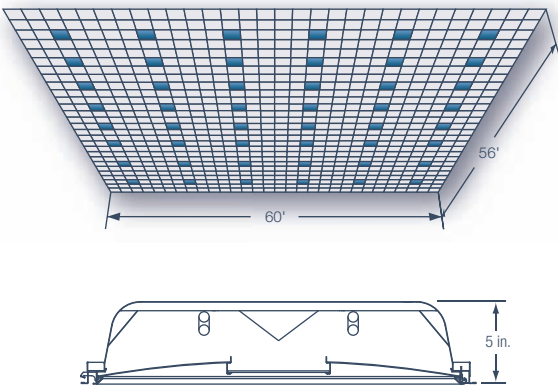

LIGHTOLIER®

Skyway

Recessed Fluorescent

Lightolier is a Philips group brand

PHILIPS

Skyway Appearance

Skyway's aesthetically pleasing triple lens design features a clear conical prismatic center lens, enhanced by softly curved frost white acrylic lenses on each side, mounted in a regressed extruded aluminum frame with spring loaded latches. These 85% light transmission lenses, coupled with an internal reflector system coated with our 95% reflective white paint, produce our new, energy efficient Skyway.

Skyway Performance

42 Skyway 2' x 4' Fixtures		60' x 56' x 9' Room		Reflectance 80/50/20					
Catalog Number	Ballast Factor	Efficiency	Total Light Loss Factor	Average Footcandles	Max/Min Uniformity	Input Watts	Watts/ Sq. Ft.	Energy Savings	
SKS2GPK232UNVC5 Instant start ballast, 2-T8 3100 lumen lamps	0.77	75.3%	0.67	42.5	1.6 : 1	48	0.60	40%	
SKS2GPK232UNVC2 Instant start ballast, 2-T8 3100 lumen lamps	0.87	75.3%	0.76	48.0	1.6 : 1	54	0.68	33%	
SKS2GPK228UNVPG Prgm. rapid start ballast, 2-T5 2750 lumen lamps	0.95	73.0%	0.83	46.5	1.6 : 1	57	0.71	29%	

* This layout of Skyways will consume 29% to 40% less energy than the current LEED requirement of 1.0 watts per square foot depending on the ballast used. Footcandle readings are 2 1/2 ft off the floor 2 1/2 ft on center.