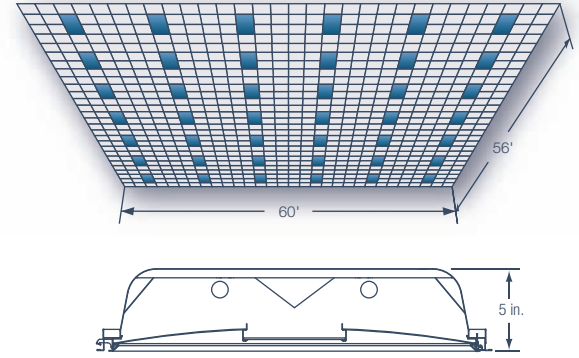

LIGHTOLIER®

Skyway

Recessed Fluorescent

Lightolier is a Philips group brand

PHILIPS

Skyway Appearance

Skyway's aesthetically pleasing triple lens design features a clear conical prismatic center lens, enhanced by softly curved frost white acrylic lenses on each side, mounted in a regressed extruded aluminum frame with spring loaded latches. These 85% light transmission lenses, coupled with an internal reflector system coated with our 95% reflective white paint, produce our new, energy efficient Skyway.

Skyway Performance

42 Skyway 2' x 4' Fixtures		60' x 56' x 9' Room		Reflectance 80/50/20					
Catalog Number	Ballast Factor	Efficiency	Total Light Loss Factor	Average Footcandles	Max/Min Uniformity	Input Watts	Watts/ Sq. Ft.	Energy Savings	
SKS2GPK232UNVC5 Instant start ballast, 2-T8 3100 lumen lamps	0.77	75.3%	0.67	42.5	1.6 : 1	48	0.60	40%	
SKS2GPK232UNVC2 Instant start ballast, 2-T8 3100 lumen lamps	0.87	75.3%	0.76	48.0	1.6 : 1	54	0.68	33%	
SKS2GPK228UNVPG Prgm. rapid start ballast, 2-T5 2750 lumen lamps	0.95	73.0%	0.83	46.5	1.6 : 1	57	0.71	29%	

* This layout of Skyways will consume 29% to 40% less energy than the current LEED requirement of 1.0 watts per square foot depending on the ballast used. Footcandle readings are 2 1/2 ft off the floor 2 1/2 ft on center.