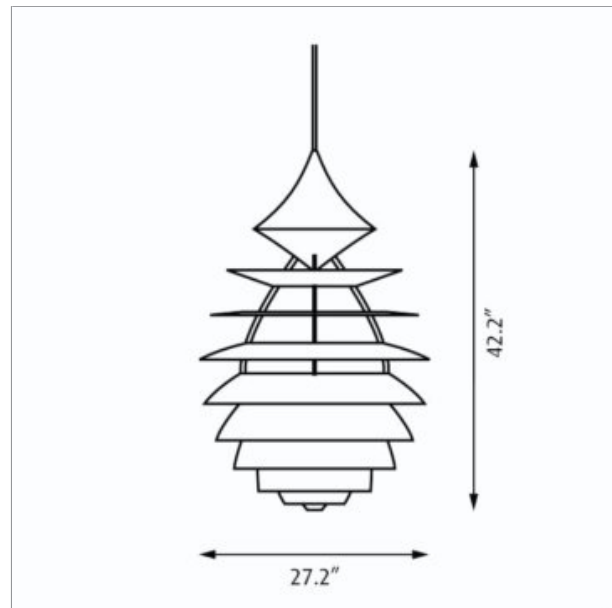

# LP Centrum

Design: Kurt Nørregaard, Poul Henningsen

Concept: The fixture provides 100% glare-free light. Its geometric design is based according to the mathematical lituus curve. All the illuminated surfaces are hit by the light at the same angle, casting the light into the room under the same conditions. This results in both horizontal and vertical light emission.

Finish: White, wet painted.

Material: Shades: Spun aluminum. Frame: Extruded, anodized aluminum. Suspension: Spun aluminum.

Mounting: Suspension type: 1x PVC covered stainless steel aircraft cable. Suspension length: 12'. Canopy: White. Cord type: 3-conductor, 18 AWG white PVC power cord. Cord length: 12'.

Weight: Max. 38 lbs.

Label: cULus, Dry location. IBEW.

Product code	Light source	Voltage	Finish
CEN-P	1/250W/MH/ED-28 mogul 1/500W/PS-35/CL mogul	120/208/240/277V 120V	WHT

**Specification notes**

- a. MH variants provided with 120/208/240/277V integral core and coil ballast.
- b. Incandescent variants only available in 120V.