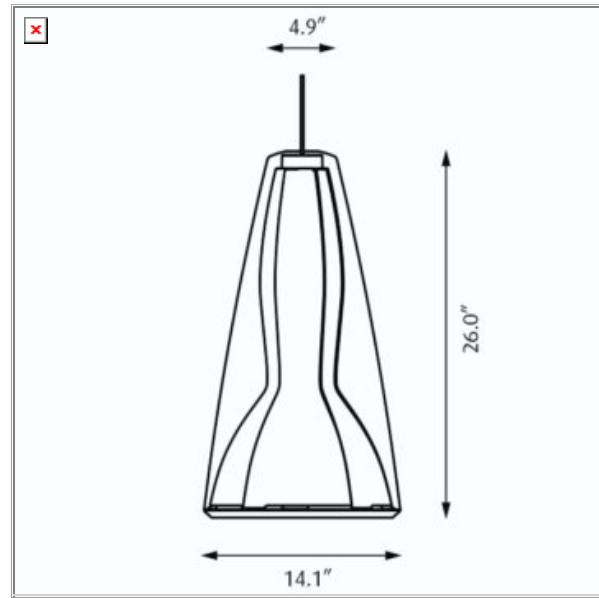

LP Charisma Queen

Design: PLH design as

Concept: The fixture emits a downward directed light. The interior cone is made up of five panels with a slight overlap, creating a play of light on the cone. For further strength of the visual identity, an orange or green color can be implemented in the overlap.

Finish: Grey aluminum colored, white, wet painted. Clear acrylic.

Material: Cone: Injection molded clear acrylic. Shades: Spun steel. Ring: Die cast aluminum.

Mounting: Suspension type: 1x stainless steel aircraft cable. Suspension length: 12'. Canopy: White. Cord type: 3-conductor, 18 AWG PVC power cord with grey braided covering. Cord length: 12'.

Weight: Max. 13.5 lbs.

Label: cULus, Damp location. IBEW.

Product code	Light source	Voltage	Finish	Decor part
CHA-Q	1/57W/CF GX24q-5	120-277V	SILV WHI	GREEN & ORANGE STRIPE GREEN STRIPE NOT APPLICABLE ORANGE STRIPE W/O STRIPE