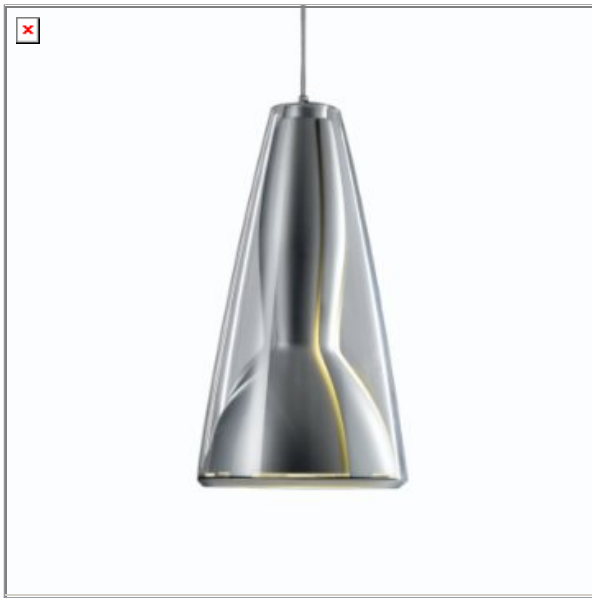

LP Charisma Queen

Design: PLH design as

Concept: The fixture emits a downward directed light. The interior cone is made up of five panels with a slight overlap, creating a play of light on the cone. For further strength of the visual identity, an orange or green color can be implemented in the overlap.

Finish: Grey aluminum colored, white, wet painted. Clear acrylic.

Material: Cone: Injection molded clear acrylic. Shades: Spun steel. Ring: Die cast aluminum.

Mounting: Suspension type: 1x stainless steel aircraft cable. Suspension length: 12'. Canopy: White. Cord type: 3-conductor, 18 AWG PVC power cord with grey braided covering. Cord length: 12'.

Weight: Max. 13.5 lbs.

Label: cULus, Damp location. IBEW.

Product code	Light source	Voltage	Finish	Decor part
CHA-Q	1/57W/CF GX24q-5	120-277V	SILV WHI	GREEN & ORANGE STRIPE GREEN STRIPE NOT APPLICABLE ORANGE STRIPE W/O STRIPE