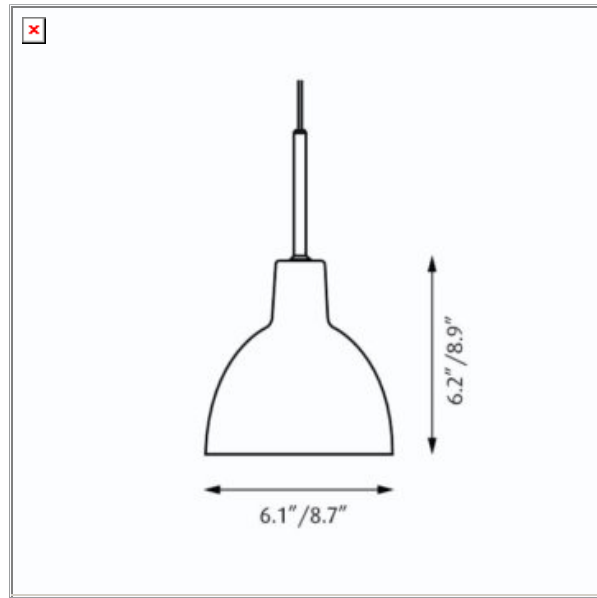

Toldbod 6.1/8.7 Glass Pendant

Design: Louis Poulsen Lighting A/S

Concept: The fixture emits glare-free light directed primarily downwards. The opal glass provides a comfortable and uniform illumination of the area around the fixture.

Finish: White opal glass.

Material: Suspension: Brushed stainless steel. Shade: Handblown white opal glass.

Mounting: Canopy: White. Cord type: 3-conductor, 18 AWG white PVC power cord. Cord length: 12'.

Weight: Max. 4 lbs.

Label: cULus, Dry location. IBEW.

Product code	Dimension	Light source	Voltage	Finish
TOP	6.1" 8.7"	1/40W/G16.5/IF candelabra 1/60W/A-19/IF medium	120V	GLASS

Specification notes

Info notes

- i. The comparable EU version has the following classification: Ingress Protection Code: IP20.