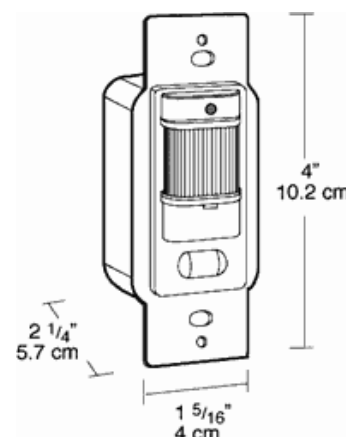

LOS800I/120

Fits decorator wall plates with only 1/2" protrusion. 120 volts. Gangable. Full 180° view covers 1000 sq. ft Works with electronic ballasts. Can be wired in parallel. LED indicator, wallplate included. Can also be used as a ceiling sensor. Must have hot and wires in box.

Color: Ivory

Weight: 0.3 lbs

Technical Specifications

UL Listing:

Indoor applications Smart Box & Tuff Dome Wet locations

Compatibility:

Compatible with most electronic ballasts. Not compatible with instant start ballasts. Can be wired in parallel