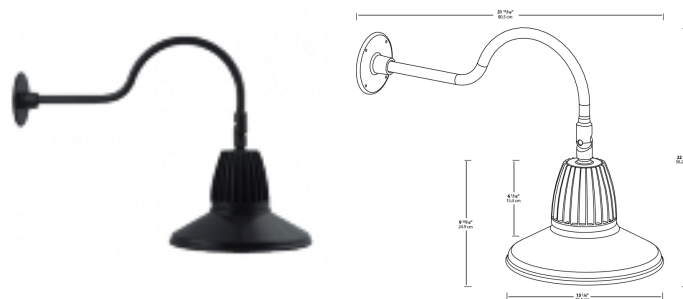

GN1LED13NRSTB

13 Watt Straight Shade LED Gooseneck Luminaire designed to match the architecture of Main Street storefronts and building perimeters.

Color: Black

Weight: 11.3 lbs

LED Info

Watts: 13W
 Color Temp: 4000K (Neutral)
 Color Accuracy: N/A
 L70 Lifespan: 100000
 LM79 Lumens: 604
 Efficacy: 40 LPW

Driver Info

Type: Constant Current
 120V: 0.3 A
 208V: 0.3 A
 240V: 0.3 A
 277V: 0.15 A
 Input Watts: 15W
 Efficiency: 86%

Technical Specifications

UL Listing:

Suitable for wet locations. Suitable for mounting within 4' of the ground.

Lumen Maintenance:

The LED will deliver 70% of its initial lumens at 100,000 hours of operation.

Fixture:

The GN1LED13NRSTB comes with the GOOSE1B Arm.

Mounting:

Heavy-duty mounting arm with "O" ring seal and stainless steel screw.