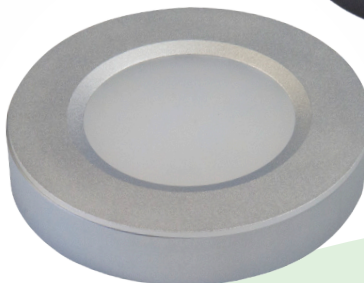

ROUND PUCK LIGHT SERIES

Revolt LED presents our dimmable LED Puck lights series. These round eco-friendly puck lights are suitable for recessed or surface mounted applications. With a half inch deep profile, and a lifetime of 50,000 hours, they are a great replacement for hot halogen and unsightly fluorescent lighting.

Let us change the way you think about LEDS.....

Recessed

Surface

Round Puck Light Series

PLC300 - BK - WW	Black
PLC300 - SI - WW	Silver
PLC300 - WH - WW	White
PLC - 6AP	6 Port Adaptor

APPLICATIONS

- Cabinets
- Shelves
- Display Cases
- Furniture
- Accent Lighting

SPECIFICATIONS

Lamping:	3 Watt LED, Warm White
Lens:	Defused Frosted Lens
Lumens:	180°
Dimming:	Dimmable using Revolt LED dimming drivers.
Material:	Aluminum
Color:	Available in White/Silver/Black
Input Voltage:	12V DC
Color temperature:	3000K
Cutout:	2 1/8" round hole

SQUARE PUCK LIGHTS SERIES

Revolt LED presents our dimmable LED Puck light series. These square eco-friendly puck lights are designed with a magnetic-adhesive plate for a quick and easy installation. With less than half an inch deep, and a lifetime of 50,000 hours, they are a great replacement for hot halogen and unsightly fluorescent lighting.