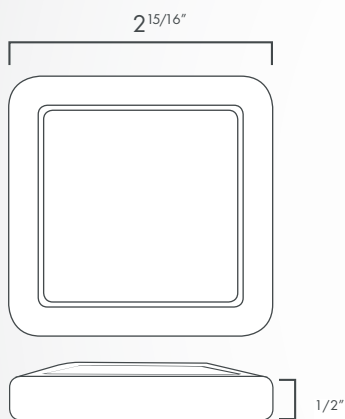

SQUARE PUCK LIGHTS SERIES

Revolt LED presents our dimmable LED Puck light series. These square eco-friendly puck lights are designed with a magnetic-adhesive plate for a quick and easy installation. With less than half an inch deep, and a lifetime of 50,000 hours, they are a great replacement for hot halogen and unsightly fluorescent lighting.

Let us change the way you think about LEDS.....

Surface

Square Puck Light Series

PLC330 - BK - WW	Black
PLC330 - SI - WW	Silver
PLC330 - WH - WW	White
PLC - 6AP	6 Port Adaptor