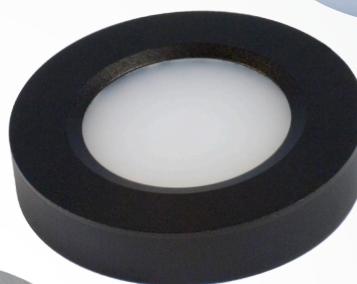

ROUND PUCK LIGHT SERIES

Revolt LED presents our dimmable LED Puck lights series. These round eco-friendly puck lights are suitable for recessed or surface mounted applications. With a half inch deep profile, and a lifetime of 50,000 hours, they are a great replacement for hot halogen and unsightly fluorescent lighting.

Let us change the way you think about LEDS.....

Recessed

Surface

Round Puck Light Series

PLC300 - BK - WW	Black
PLC300 - SI - WW	Silver
PLC300 - WH - WW	White
PLC - 6AP	6 Port Adaptor

APPLICATIONS

- Cabinets
- Shelves
- Display Cases
- Furniture
- Accent Lighting

SPECIFICATIONS

Lamping:	3 Watt LED, Warm White
Lens:	Defused Frosted Lens
Lumens:	180°
Dimming:	Dimmable using Revolt LED dimming drivers.
Material:	Aluminum
Color:	Available in White/Silver/Black
Input Voltage:	12V DC
Color temperature:	3000K
Cutout:	2 1/8" round hole

SQUARE PUCK LIGHTS SERIES

Revolt LED presents our dimmable LED Puck light series. These square eco-friendly puck lights are designed with a magnetic-adhesive plate for a quick and easy installation. With less than half an inch deep, and a lifetime of 50,000 hours, they are a great replacement for hot halogen and unsightly fluorescent lighting.