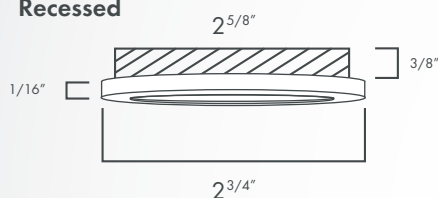

ROUND PUCK LIGHT SERIES

Revolt LED presents our dimmable LED Puck lights series. These round eco-friendly puck lights are suitable for recessed or surface mounted applications. With a half inch deep profile, and a lifetime of 50,000 hours, they are a great replacement for hot halogen and unsightly fluorescent lighting.

Let us change the way you think about LEDS.....

Recessed

Surface

Round Puck Light Series

PLC300 - BK - WW	Black
PLC300 - SI - WW	Silver
PLC300 - WH - WW	White
PLC - 6AP	6 Port Adaptor

APPLICATIONS

- Cabinets
- Shelves
- Display Cases
- Furniture
- Accent Lighting

SPECIFICATIONS

Lamping:	3 Watt LED, Warm White
Lens:	Defused Frosted Lens
Lumens:	180°
Dimming:	Dimmable using Revolt LED dimming drivers.
Material:	Aluminum
Color:	Available in White/Silver/Black
Input Voltage:	12V DC
Color temperature:	3000K
Cutout:	2 1/8" round hole