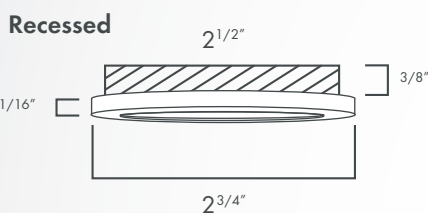

ROUND PUCK LIGHT SERIES

PLC400 3.5 WATT DIMMABLE LED PUCK

Revolt LED presents our dimmable LED Puck lights series. These round eco-friendly puck lights are suitable for recessed or surface mounted applications. With a half inch deep profile, and a lifetime of 50,000 hours, they are a great replacement for hot halogen and unsightly fluorescent lighting.

Let us change the way you think about LEDs.....