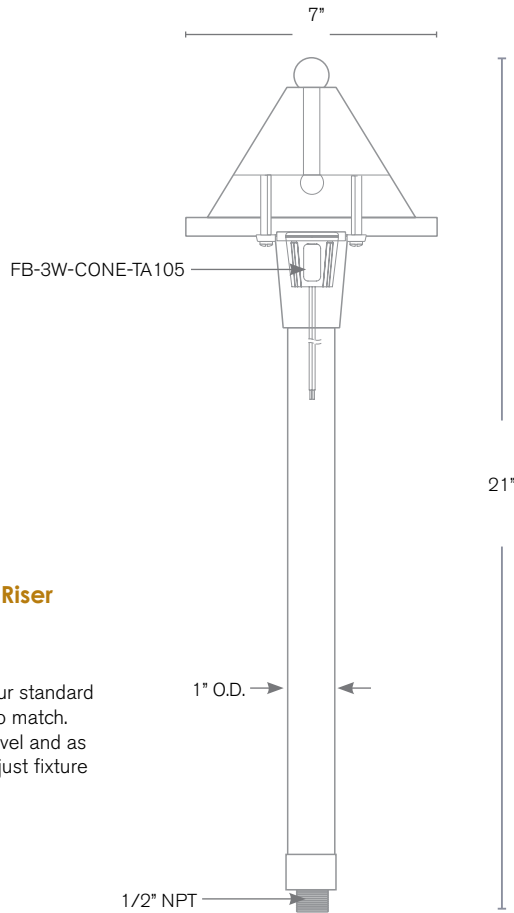

Model: **SPJ-CC-101**
Finish: Raw Copper

Forever Bright

SPECIFICATION FEATURES

- Finish:** Our naturally etched finishes will withstand the test of time. All finishes are individually treated insuring consistency. Our meticulous application results in a fixture that truly becomes "a one of a kind".
- Electrical:** Available in 8-15V
- Labels:** ETL Standard Wet Label
C-ETL

Path / Area Light

DESCRIPTION

- Model#:** SPJ-CC-101
- Electrical:** 8-15V
- Engine:** FB-3W-Cone-TA105
- Lumens:** 105
- Color Temp:** 2700 k
- Mounting:** 1/2" NPT. Dual Fin Spike Incl.
- LED:** Nichia

Option:

Adjustable Below Grade Riser

Model: SPJ19-03-RBBG
Shown: Matte Bronze
Desc: Solid brass top fits on our standard perma-post with finish to match. Install fixture at grade level and as the landscape grows adjust fixture height as needed.

Wet Listed

ORDERING INFORMATION

Model#	Finishes	Wattage	Lumens	Color Temp.	Electrical
SPJ-CC-101	RC	3W	105	2700K	8-15V

- | | | | | | |
|--------------------|---------------------|----|-----|-------|-------|
| V = Verde | GM = Gun Metal | 3W | 105 | 2700K | 8-15V |
| M = Moss | B = Black | 5W | 125 | 4000K | |
| AG = Aged Brass | R = Rusty | | | 6500K | |
| MBR = Matte Bronze | PVDP = PVD Polished | | | | |
| RC = Raw Copper | PVDS = PVD Satin | | | | |