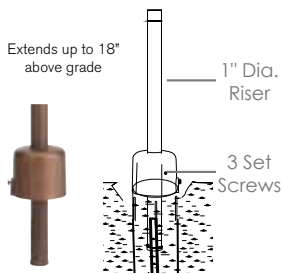

Model: **SPJ-CC-101**
Finish: Raw Copper

Forever Bright

SPECIFICATION FEATURES

- Finish:** Our naturally etched finishes will withstand the test of time. All finishes are individually treated insuring consistency. Our meticulous application results in a fixture that truly becomes "a one of a kind".
- Electrical:** Available in 8-15V
- Labels:** ETL Standard Wet Label
C-ETL

Path / Area Light

DESCRIPTION

- Model#:** SPJ-CC-101
- Electrical:** 8-15V
- Engine:** FB-3W-Cone-TA105
- Lumens:** 105
- Color Temp:** 2700 k
- Mounting:** 1/2" NPT. Dual Fin Spike Incl.
- LED:** Nichia

Option:

Adjustable Below Grade Riser

Model: SPJ19-03-RBBG
Shown: Matte Bronze
Desc: Solid brass top fits on our standard perma-post with finish to match. Install fixture at grade level and as the landscape grows adjust fixture height as needed.

Wet Listed

ORDERING INFORMATION

Model#	Finishes	Wattage	Lumens	Color Temp.	Electrical
SPJ-CC-101	RC	3W	105	2700K	8-15V

- | | | | | | |
|--------------------|---------------------|----|-----|-------|-------|
| V = Verde | GM = Gun Metal | 3W | 105 | 2700K | 8-15V |
| M = Moss | B = Black | 5W | 125 | 4000K | |
| AG = Aged Brass | R = Rusty | | | 6500K | |
| MBR = Matte Bronze | PVDP = PVD Polished | | | | |
| RC = Raw Copper | PVDS = PVD Satin | | | | |