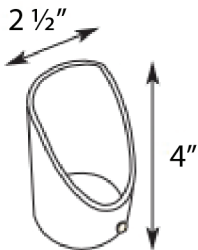

## SPECIFICATION FEATURES

Model: SPJ-WM1600  
Finish: Aged Brass

Finish:	Our naturally etched finishes will withstand the test of time. All finishes are individually treated insuring consistency. Our meticulous application results in a fixture that truly becomes "a one of a kind".
Electrical:	Available in 12-15V
Labels:	UL

#### DESCRIPTION

Model#:	SPJ-WM1600
Material:	Solid Brass
Electrical:	12-15V
Mounting:	Surface Mount
LED:	Nichia

Optional Adjustable Shroud  
SPJ14-51

Specify Wet Location