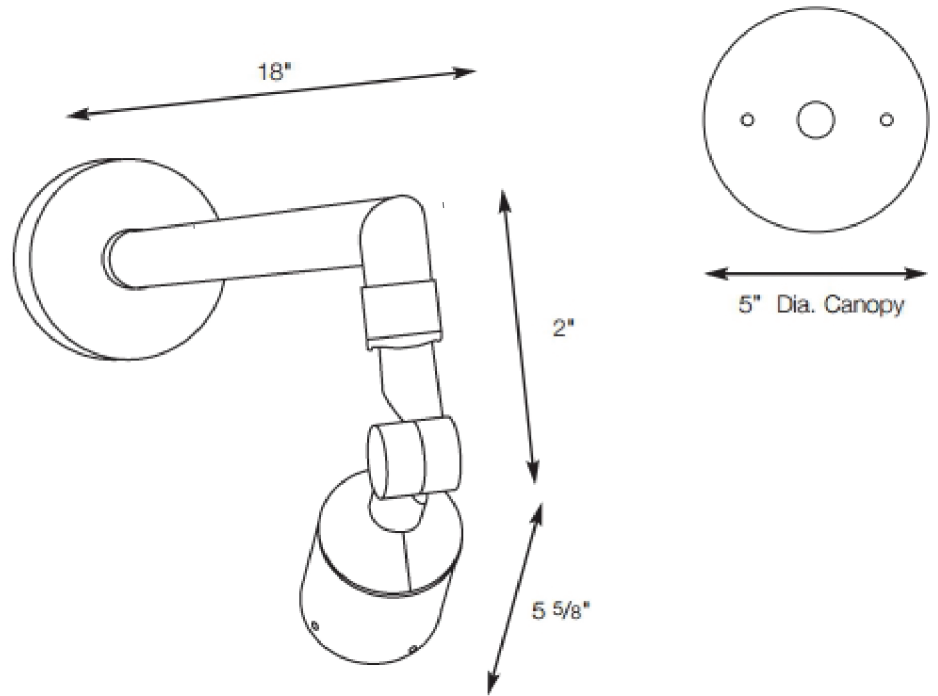

## SPECIFICATION FEATURES

Model: SPJ-WM1600  
Finish: Aged Brass

Finish:	Our naturally etched finishes will withstand the test of time. All finishes are individually treated insuring consistency. Our meticulous application results in a fixture that truly becomes "a one of a kind".
Electrical:	Available in 12-15V
Labels:	UL

#### DESCRIPTION

Model#:	SPJ-WM1600
Material:	Solid Brass
Electrical:	12-15V
Mounting:	Surface Mount
LED:	Nichia

Optional Adjustable Shroud  
SPJ14-51

Specify Wet Location