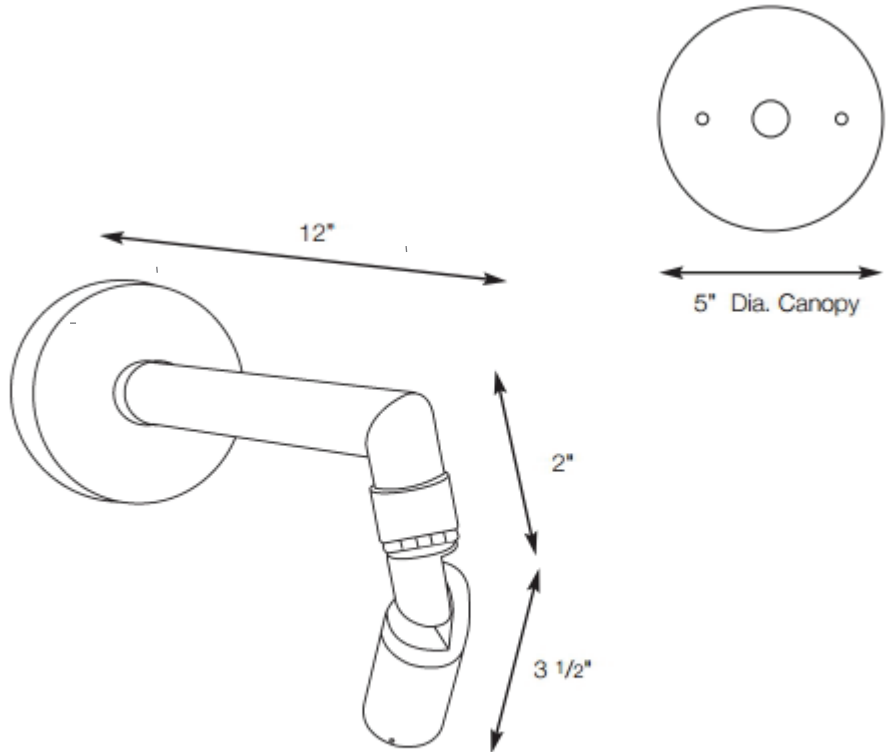

Forever Bright

SPECIFICATION FEATURES

Model: SPJ-WM800
Finish: Gun Metal

Finish:	Our naturally etched finishes will withstand the test of time. All finishes are individually treated insuring consistency. Our meticulous application results in a fixture that truly becomes "a one of a kind".
Electrical:	Available in 8-15V
Labels:	UL

Reflectors and Sign Lights

DESCRIPTION

Model#:	SPJ-WM800
Material:	Solid Brass
Electrical:	8-15V
Mounting:	Surface Mount
LED:	Nichia

Optional Adjustable Shroud SPJ14-51

Specify Wet Location

ORDERING INFORMATION

Model#	Finishes	Wattage	Lumens	Color Temp.	Electrical
SPJ-WM800	MBR	3W	105	2700K	8-15V

V = Verde	GM = Gun Metal	1W	85	2700K	8-15V
M = Moss	B = Black	3W	105		
AG = Aged Brass	R = Rusty	5W	125		
MBR= Matte Bronze	PVDP= PVD Polished				
SB = Satin Brass	PVDS= PVD Satin				