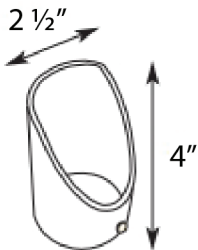

Forever Bright

SPECIFICATION FEATURES

Model: SPJ-WM800
Finish: Gun Metal

Finish:	Our naturally etched finishes will withstand the test of time. All finishes are individually treated insuring consistency. Our meticulous application results in a fixture that truly becomes "a one of a kind".
Electrical:	Available in 8-15V
Labels:	UL

Reflectors and Sign Lights

DESCRIPTION

Model#:	SPJ-WM800
Material:	Solid Brass
Electrical:	8-15V
Mounting:	Surface Mount
LED:	Nichia

Optional Adjustable Shroud SPJ14-51

Specify Wet Location

ORDERING INFORMATION