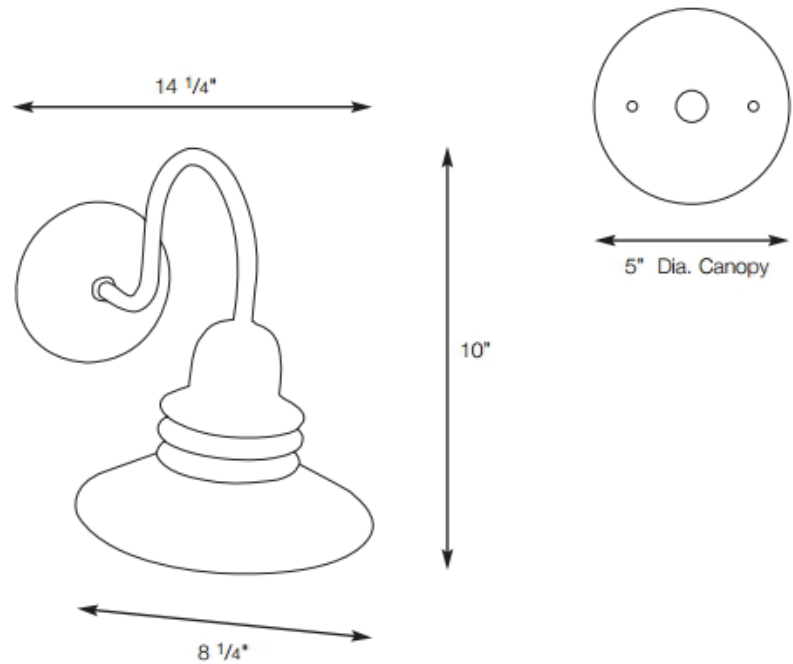

Forever Bright

SPECIFICATION FEATURES

Model: SPJ49-01
Finish: Natural Copper

Finish:	Our naturally etched finishes will withstand the test of time. All finishes are individually treated insuring consistency. Our meticulous application results in a fixture that truly becomes "a one of a kind".
Electrical:	Available in 120V
Labels:	UL

Reflectors and Sign Lights

DESCRIPTION

Model#:	SPJ49-01
Material:	Solid Brass or Copper
Electrical:	120V
Mounting:	Wall Mount
Socket:	Medium Base
LED:	Nichia

Specify Wet Location

ORDERING INFORMATION

Model#	Finishes	Wattage	Lumens	Color Temp.	Electrical
SPJ49-01	MBR	12.5W	1000	3000K	120V