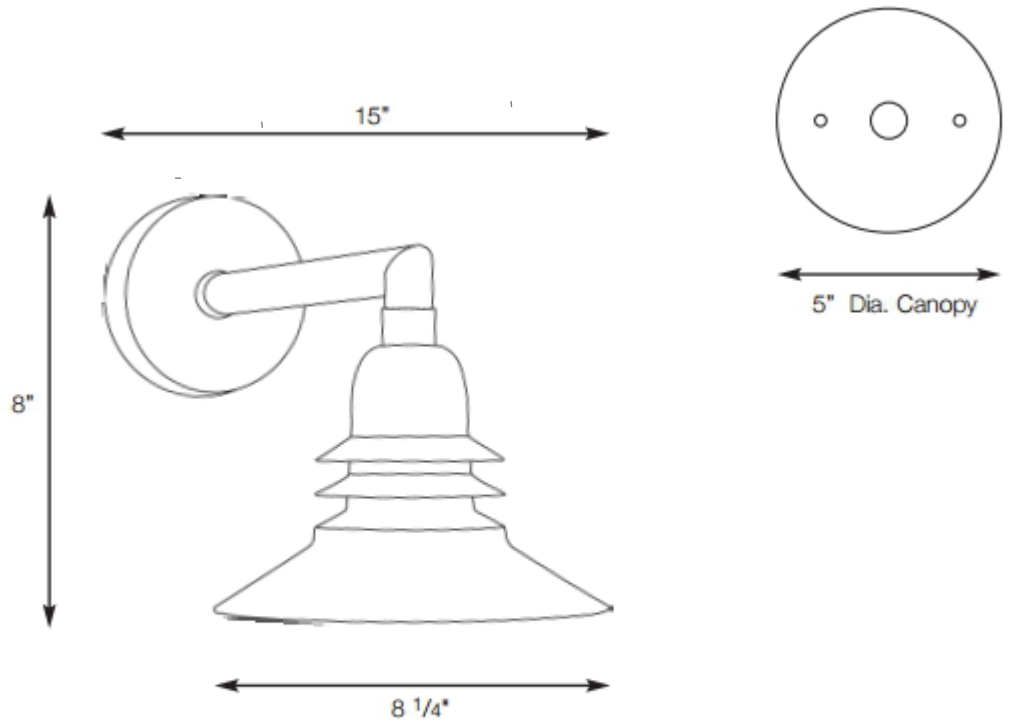

Reflectors and Sign Lights

DESCRIPTION

Model#:	SPJ49-01CO
Material:	Solid Brass or Copper
Electrical:	120V
Mounting:	Wall Mount
Socket:	Medium Base
LED:	Nichia

Specify Wet Location

ORDERING INFORMATION

Model#	Finishes	Wattage	Lumens	Color Temp.	Electrical
SPJ49-01-CO	MBR	12.5W	1000	3000K	120V