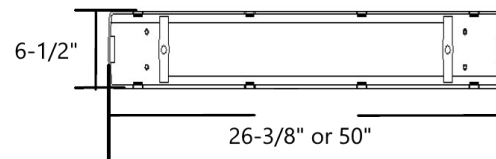

Project Name:

Type:

Quantity:

FIXTURE SPECIFICATIONS

INTENDED USE

Finished in white, vaportite architectural-grade linear LED lighting with color temperature tuning illuminates the gym, warehouse and other middle to high ceiling spaces. Order this wet-location-rated bubble wrap linear vaportite LED light in lengths of either two feet or four feet.

FEATURES

Construction: Impact-resistant UV-protected polycarbonate housing with stainless steel clips, opal polycarbonate lens

Color Temperature Switch: Capable of delivering 3000K, 4000K & 5000K color temperatures that can be selected in the field

CRI: 83

Voltage: 100-277V 50/60Hz

Dimming: 0-10V Dimmable

Beam Angle: 120°

Life: 50,000 Hour

Operating Temperature: -40°F - 113°F

Power Factor: > 0.93

Listings: cULus, DLC, FCC, RoHS, IP65, Wet Location, LM-80, LM-79

Warranty: 5 years carefree for parts & components (labor not included)

ORDERING INFORMATION Example: (11104-20-F)

Model	Size | Wattage | Lumens	Lens	Options
11104	20 2FT | 20W | 2600lms	^{Standard} F Frosted	EM Emergency
	40 4FT | 40W | 5200lms	C Clear	Back-Up Battery