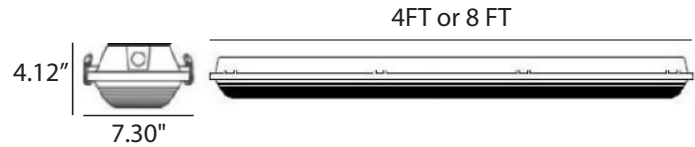

FIXTURE SPECIFICATIONS

INTENDED USE

Built for lighting in harsh environments, with flexibility to easily change wattage, lumens outputs and color temperature, this extremely versatile vaportite linear LED light is contained within a weatherproof enclosure, affording bright, efficient long-life light with easy and economical maintenance. Durable, stainless steel surface mounting included. Our light is available in either four or eight foot lengths.

FEATURES

Construction: One piece compression molded polyester fiberglass housing with polycarbonate latches and Ribbed clear Lens

Type: Harsh environment enclosure

Voltage: 100V - 277V universal

Color Temperature: 4000K

Support: Durable stainless steel surface mounting hardware included

Life: 50,000 hours, 5 year warranty

Operating Temp: -4F to 122F

Listings: UL Listed, LED T8 Bulbs are NSF listed, IP65, IP67, Assembled in the US

Warranty: 5 years carefree for parts & components (labor not included)

Lamps Included

ORDERING INFORMATION Example: (11134-36W-EM5)

Model	Length | Wattage | Lumen	Options
11134	36W 4 Foot | 36 Watts | 4500 Lumen	EM5 5W Emergency Back up Battery
	54W 4 Foot | 54 Watts | 6750 Lumen	
	72W 8 Foot | 72 Watts | 9000 Lumen