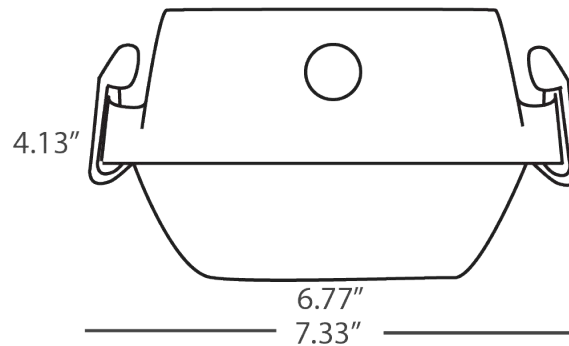

LISTINGS

Ordering Information:

Example: (11135-35K-2W-EM)

Model		Light Color Temp		Dimming		Options	
11134	RFT (8')	35K	3500K	(Blank)	Non-Dimming (Standard)	EM	Emergency Backup Battery
		40K<sup>1</sup>	4000K	2W	Incandescent Dimming, 2-Wire		
		50K<sup>1</sup>	5000K	5W	0-10V Dimming, 5-Wire		

¹Only available with 0-10V Dimming

Alcon Lighting 11135 RFT Vaportite 8 Foot Architectural LED Enclosure with Linear Ribbed Lens