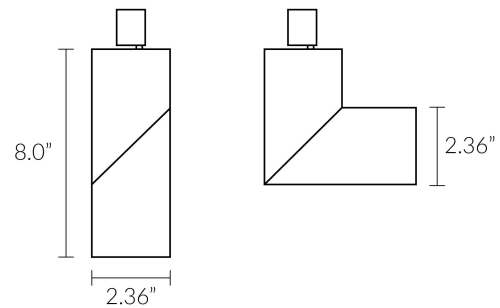

SHOP NOW >

Project Name:

Type:

Quantity:

FIXTURE SPECIFICATIONS

INTENDED USE

Our LED Architectural Track Light, available in both round and square shapes with 13° - 38° beam spread reflectors, works in either commercial or residential applications, such as libraries, art galleries and archives. This product suits any space where directional lighting may be necessary to showcase or illuminate an object, such as a work of art, item or document.

VE Lighting 13103 2 Inch Round/Square Adjustable LED Architectural Track Light 13° - 38° Beam Spread

ORDERING INFORMATION Example: (13103-R-WH-30K-13)

Model	Shape	Finish	Color Temp	Beam Angle
13103	R Round	WH White	30K 3000K	S 13° Spot
	S Square	BK Black	40K 4000K	NF 25° Narrow Flood
				F 38° Flood