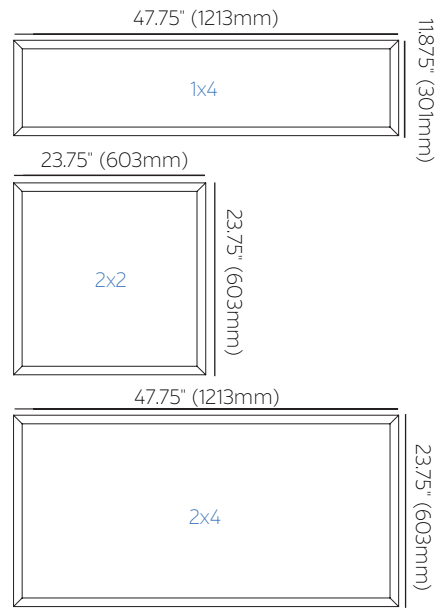

Project Name: _____ Type: _____ Quantity: _____

INTENDED USE

With the capacity to switch wattage and color temperature, a frosted, impact-resistant flat lens and 100,000 hours of life, the LED light offers abundant light in a slender, versatile and modern design that's ideal for today's interior spaces. Our product is made for recessed, suspended and surface-mounted applications. Perfect for the office, conference room, corridor, lab or public space.

DIMENSIONS

Height: 1.625" (41mm)

FEATURES

Color Temperature: Features the ability to switch color temps from 3500K, 4000K and 5000K.

Construction: Aluminum housing

Lens: Satin White

Finish: White

Voltage: 100-277V 50/60 Hz constant current

Life: L70 - 50,000 Hrs

Lens: Frosted white impact-resistant lens

Dimming: 0-10V dimming to 10%

Life: 100,00 hours

CRI: 80+

Operating Temperature: -4°F ~ 113°F (-20°C ~ 45°C)

Listing: cULus, DLC, Assembled in the USA (optional), UL 1598 suitable for damp locations, type IC, UL 8750 LED equipment in Lighting Products

Warranty: 5 Years Carefree for Parts & Components (Labor Not Included)

Wattage and color temperature switches are accessible on the driver box

Alcon Lighting 14075 Recessed Flat Panel Architectural Troffer LED Light

ORDERING INFORMATION Example: [14075-14-EM10](#)

Model	Size | Wattage | Lumens	Options
14075	14 1x4 25W, 30W, 40W | 4400lm, 4440lm, 4480lm	EM8 8W Emergency Battery
	22 2x2 25W, 30W, 40W | 4400lm, 4440lm, 4480lm	EM16 16W Emergency Battery
	24 2x4 30W, 40W, 50W | 5500lm, 5550lm, 5600lm	EM25 25W Emergency Battery
		P1 Prismatic Lens

¹Replaces standard Satin White Lens