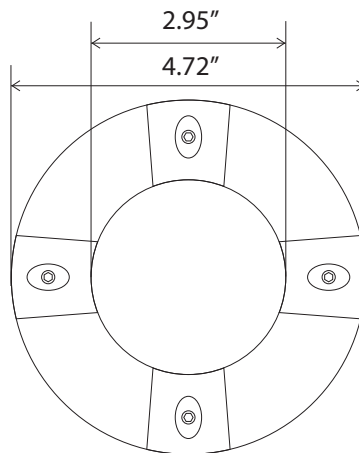

Project Information

Luminaire Type:

Catalog No:

FEATURES & SPECIFICATIONS

INTENDED USE

The 90044 is the ideal solution for any RGB LED In-Ground Lighting Applications. The 90044 offers high brightness, high efficiency and is easy to use. No need to connect outer controller. Has an inbuilt multiple program changes which meet most client needs.

SIZE

H 4.92" x Dia 4.72"

ADDITIONAL FEATURES

- Made of tensile aluminum and PMMA
- CCT(nm) Red 615-620; Green 515-520; Blue 460-465
- Number of LEDs: 3 pcs
- Mode: Auto-change
- Lifespan: 30,000 hours
- Input Voltage AC100-240V
- 3 Watts