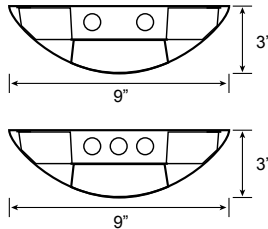

SIZE

Length: 4 ft, 8 ft or 12 ft  
 Width: 9"  
 Height: 3"

ADDITIONAL FEATURES

- Housing is made of die-formed 20 gauge cold-rolled steel
- T8 and T5HO options
- Light Distribution: 25% Down / 75% Up
- UNV 120V-277V
- ARRA compliant

Optional Decorative End Cap (SPE)

Listings:

Ordering Information:

Example: (10106-4-2-32-T-C96)

Model	Length / # of Lamps	Lamp Type	Mount Type	Suspension Length
10106	4-2 4-3	4 FT 2 Lamp 4 FT 3 Lamp	32 54T5HO	F32T8 F54T5HO
			T H	T-Bar Ceiling Hard Ceiling
				C48 48" Adjustable Aircraft Canopy C96 96" Adjustable Aircraft Canopy