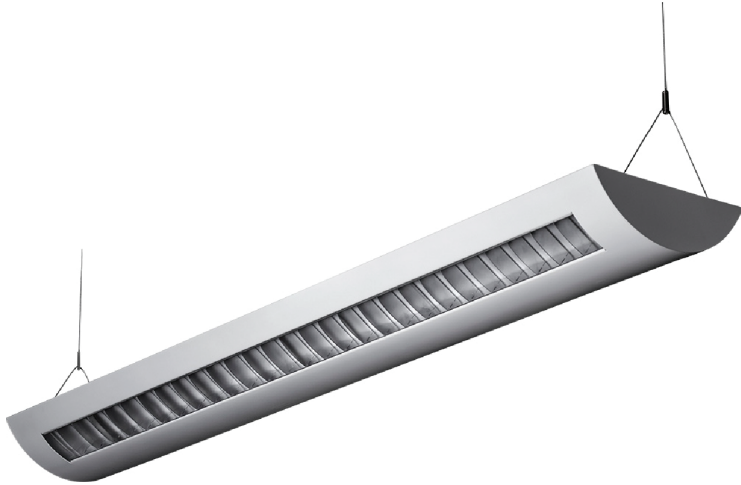

FEATURES & SPECIFICATIONS

INTENDED USE

Architectural fluorescent linear Delano fixture for distinctive architectural lighting plans. Ideal for corridors, lobbies, and office areas, Delano Series fixtures can be installed individually or in group patterns.

SIZE

Length: 4 ft  
Width: 9"  
Height: 3"

ADDITIONAL FEATURES

- Housing is made of die-formed 20 gauge cold-rolled steel
- Semi specular louver come standard
- Light Distribution: 25% Down / 75% Up
- T8 and T5HO options
- UNV 120V-277V
- ARRA compliant

Optional Decorative End Cap (SPE)

Listings:

Ordering Information:

Example: (10104-4-2-32-T-C96)

Model	Length / # of Lamps	Lamp Type	Mount Type	Suspension Length
<input type="text" value="10104"/>	<input type="text" value="4-2"/>	<input type="text" value="32"/>	<input type="text" value="T"/>	<input type="text" value="C48"/>
	4 FT 2 Lamp	F32T8	T T-Bar Ceiling	48" Adjustable Aircraft Canopy
	<input type="text" value="4-3"/>	<input type="text" value="54T5HO"/>	<input type="text" value="H"/>	<input type="text" value="C96"/>
	4 FT 3 Lamp	F54T5HO	H Hard Ceiling	96" Adjustable Aircraft Canopy