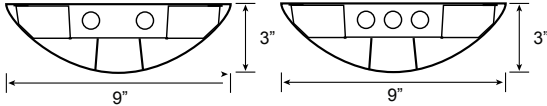

SIZE

Length: 4 ft  
Width: 9"  
Height: 3"

ADDITIONAL FEATURES

- Housing is made of die-formed 20 gauge cold-rolled steel
- Semi specular louver come standard
- Light Distribution: 25% Down / 75% Up
- T8 and T5HO options
- UNV 120V-277V
- ARRA compliant