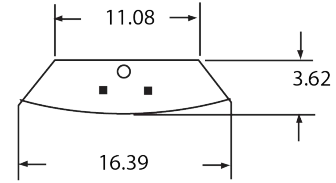

6 Lamp

Ordering Information:

Example: (15214-35K-72-2W-EM)

Model	Light Color Temp	Wattage & Lumens	Dimming
15214	35K	72	(Blank)
RFT (48")	3500K 4000K 5000K	72W (4x18W), 8400lms 108W (6x18W), 12600lms 144W (8x18W), 16800lms 180W (10x18W), 21000lms 216W (12x18W), 25200lms	Non-Dimming (Standard) Incandescent Dimming, 2-Wire 0-10V Dimming, 5-Wire
Options			
EM			
Emergency Backup Battery			

¹Only available with 0-10V Dimming

Alcon Lighting 15214 RFT 48 Inch Architectural LED Premier Full Body High Bay