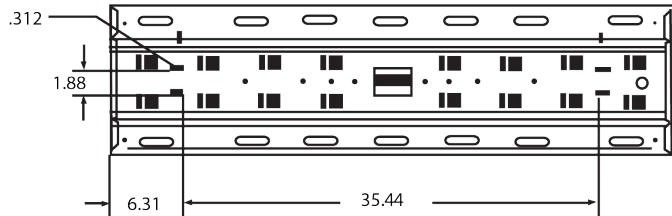

SHOP NOW >

FEATURES & SPECIFICATIONS

INTENDED USE

The **RFT 48 Inch Architectural LED Premier Full Body High Bay** is a high efficiency medium and low ceiling application ideal solution for warehouses, manufacturing plants, sports facilities, and retail spaces. The iLED Architectural LED Premier Full Body High Bay offers the flexibility to easily change wattage, lumens, and color temperature.

DETAILS

Model Number: 15214

4 Lamp - W 11.4" x **L** 48.1" x **H** 3.6Dp

6 Lamp - W 16.4" x **L** 48.1" x **H** 3.6Dp

Finish: White

Construction: Housing is 22 gauge prepainted steel with air vents to maximize lamp and ballast performance, reliability, and life.

ADDITIONAL FEATURES

Type: Full Body High Bay

Voltage: 120V - 277V Universal

Wattage: 72W (4x18W), 108W (6x18W)

Lumens: 8400lm, 12600lms

Light Color Temp: 3500K, 4000K, 5000K

Dimming:

Incandescent Dimming, 2-Wire

0-10V Dimming, 5-Wire

Support: Designed for Surface, Pendant, Chain, or Stem Mounting

Life: 50,000 hours

Warranty: 1 Year Carefree for Parts & Components (Labor Not Included)

Operating Temp: -20C to 50C
Lamp Included

Ordering Information:

Example: (15214-35K-72-2W-EM)

Model	Light Color Temp	Wattage & Lumens	Dimming
15214	35K	72	(Blank)
RFT (48")	3500K 4000K 5000K	72W (4x18W), 8400lms 108W (6x18W), 12600lms 144W (8x18W), 16800lms 180W (10x18W), 21000lms 216W (12x18W), 25200lms	Non-Dimming (Standard) Incandescent Dimming, 2-Wire 0-10V Dimming, 5-Wire
Options			
EM			
Emergency Backup Battery			

¹Only available with 0-10V Dimming

Alcon Lighting 15214 RFT 48 Inch Architectural LED Premier Full Body High Bay