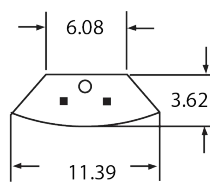

SHOP NOW >

FEATURES & SPECIFICATIONS

INTENDED USE

The **RFT 48 Inch Architectural LED Premier Full Body High Bay** is a high efficiency medium and low ceiling application ideal solution for warehouses, manufacturing plants, sports facilities, and retail spaces. The iLED Architectural LED Premier Full Body High Bay offers the flexibility to easily change wattage, lumens, and color temperature.

DETAILS

Model Number: 15214

4 Lamp - W 11.4" x **L** 48.1" x **H** 3.6Dp

6 Lamp - W 16.4" x **L** 48.1" x **H** 3.6Dp

Finish: White

Construction: Housing is 22 gauge prepainted steel with air vents to maximize lamp and ballast performance, reliability, and life.

ADDITIONAL FEATURES

Type: Full Body High Bay

Voltage: 120V - 277V Universal

Wattage: 72W (4x18W), 108W (6x18W)

Lumens: 8400lm, 12600lms

Light Color Temp: 3500K, 4000K, 5000K

Dimming:

Incandescent Dimming, 2-Wire

0-10V Dimming, 5-Wire

Support: Designed for Surface, Pendant, Chain, or Stem Mounting

Life: 50,000 hours

Warranty: 1 Year Carefree for Parts & Components (Labor Not Included)

Operating Temp: -20C to 50C
Lamp Included

4 Lamp

Ordering Information:

Example: (15214-35K-72-2W-EM)

Model	Light Color Temp	Wattage & Lumens	Dimming
15214	35K	72	(Blank)
RFT (48")	3500K 4000K 5000K	72W (4x18W), 8400lms 108W (6x18W), 12600lms 144W (8x18W), 16800lms 180W (10x18W), 21000lms 216W (12x18W), 25200lms	Non-Dimming (Standard) Incandescent Dimming, 2-Wire 0-10V Dimming, 5-Wire
Options			
EM			
Emergency Backup Battery			

¹Only available with 0-10V Dimming

Alcon Lighting 15214 RFT 48 Inch Architectural LED Premier Full Body High Bay