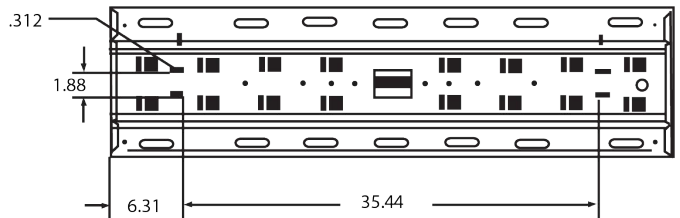

SHOP NOW >

FEATURES & SPECIFICATIONS

INTENDED USE

The **iLED 48 Inch Architectural LED Premier Full Body High Bay** is a high efficiency medium and low ceiling application ideal solution for warehouses, manufacturing plants, sports facilities, and retail spaces. The iLED Architectural LED Premier Full Body High Bay offers the flexibility to easily change wattage, lumens, and color temperature.

DETAILS

Model Number: 15214

4 Lamp - W 11.4" x **L** 48.1" x **H** 3.6Dp

6 Lamp - W 16.4" x **L** 48.1" x **H** 3.6Dp

Finish: White

Construction: Housing is 22 gauge prepainted steel with air vents to maximize lamp and ballast performance, reliability, and life.

ADDITIONAL FEATURES

Type: Full Body High Bay

Voltage: 120V - 277V Universal

Wattage: 72W (4x18W), 108W (6x18W)

Lumens: 8400lm, 12600lms

Light Color Temp: 3500K, 4000K, 5000K

Dimming:

Incandescent Dimming, 2-Wire

0-10V Dimming, 5-Wire

Support: Designed for Surface, Pendant, Chain, or Stem Mounting

Life: 50,000 hours, 5 Year Warranty

Operating Temp: -20C to 50C

Lamp Included

LISTINGS

Ordering Information:

Example: (15214-35K-72-2W-EM)

Model		Light Color Temp		Wattage & Lumens		Dimming	
15214	iLED (48'')	35K	3500K	72	72W (4x18W), 8400lms	(Blank)	Non-Dimming (Standard)
		40K<sup>1</sup>	4000K	108	108W (6x18W), 12600lms	2W	Incandescent Dimming, 2-Wire
		50K<sup>1</sup>	5000K			5W	0-10V Dimming, 5-Wire
Options							
EM	Emergency Backup Battery						

¹Only available with 0-10V Dimming

Alcon Lighting 15214 iLED 48 Inch Architectural LED Premier Full Body High Bay