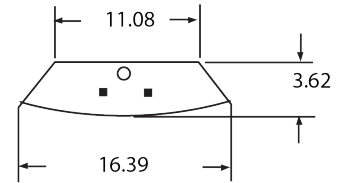

6 Lamp

LISTINGS

Ordering Information:

Example: (15214-35K-72-2W-EM)

Model		Light Color Temp		Wattage & Lumens		Dimming	
15214	iLED (48'')	35K	3500K	72	72W (4x18W), 8400lms	(Blank)	Non-Dimming (Standard)
		40K<sup>1</sup>	4000K	108	108W (6x18W), 12600lms	2W	Incandescent Dimming, 2-Wire
		50K<sup>1</sup>	5000K			5W	0-10V Dimming, 5-Wire
Options							
EM	Emergency Backup Battery						

¹Only available with 0-10V Dimming

Alcon Lighting 15214 iLED 48 Inch Architectural LED Premier Full Body High Bay