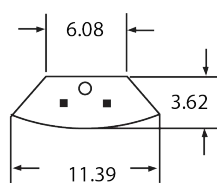

SHOP NOW >

FEATURES & SPECIFICATIONS

INTENDED USE

The **iLED 48 Inch Architectural LED Premier Full Body High Bay** is a high efficiency medium and low ceiling application ideal solution for warehouses, manufacturing plants, sports facilities, and retail spaces. The iLED Architectural LED Premier Full Body High Bay offers the flexibility to easily change wattage, lumens, and color temperature.

DETAILS

Model Number: 15214

4 Lamp - W 11.4" x **L** 48.1" x **H** 3.6Dp

6 Lamp - W 16.4" x **L** 48.1" x **H** 3.6Dp

Finish: White

Construction: Housing is 22 gauge prepainted steel with air vents to maximize lamp and ballast performance, reliability, and life.

ADDITIONAL FEATURES

Type: Full Body High Bay

Voltage: 120V - 277V Universal

Wattage: 72W (4x18W), 108W (6x18W)

Lumens: 8400lm, 12600lms

Light Color Temp: 3500K, 4000K, 5000K

Dimming:

Incandescent Dimming, 2-Wire

0-10V Dimming, 5-Wire

Support: Designed for Surface, Pendant, Chain, or Stem Mounting

Life: 50,000 hours, 5 Year Warranty

Operating Temp: -20C to 50C

Lamp Included

4 Lamp

LISTINGS

Ordering Information:

Example: (15214-35K-72-2W-EM)

Model		Light Color Temp		Wattage & Lumens		Dimming	
15214	iLED (48'')	35K	3500K	72	72W (4x18W), 8400lms	(Blank)	Non-Dimming (Standard)
		40K<sup>1</sup>	4000K	108	108W (6x18W), 12600lms	2W	Incandescent Dimming, 2-Wire
		50K<sup>1</sup>	5000K			5W	0-10V Dimming, 5-Wire
Options							
EM	Emergency Backup Battery						

¹Only available with 0-10V Dimming

Alcon Lighting 15214 iLED 48 Inch Architectural LED Premier Full Body High Bay