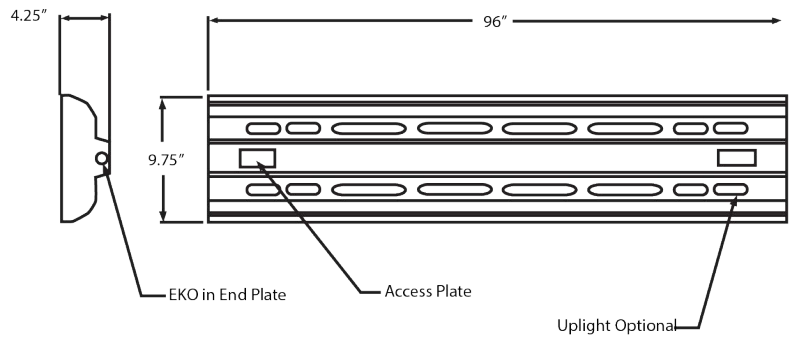

FEATURES & SPECIFICATIONS

INTENDED USE

The **iLED 96 Inch Architectural LED Linear Baffled Louvered** is a high efficiency lighting fixture perfect for retail use and is dressed for applications requiring aesthetic appeal. The iLED Architectural LED Linear Baffled Louvered offers the flexibility to easily change wattage, lumens, and color temperature.

DETAILS

Model Number: 15216
W 11.25" x **L** 96" x **H** 4.25"
Finish: White
Construction: Housing is die-formed and embossed code 22 gauge steel.

ADDITIONAL FEATURES

Type: High Bay Baffle
Voltage: 120V - 277V Universal
Wattage: 72W (4x18W), 108W (6x18W), 144W (8x18W)
Lumens: 8400lm, 12600lms, 16800lms
Light Color Temp: 3500K, 4000K, 5000K
Dimming:
 Incandescent Dimming, 2-Wire
 0-10V Dimming, 5-Wire
Support: Designed for Surface, Chain, or Pendant wire
Life: 50,000 hours, 5 Year Warranty
Operating Temp: -20C to 50C
 Lamp Included